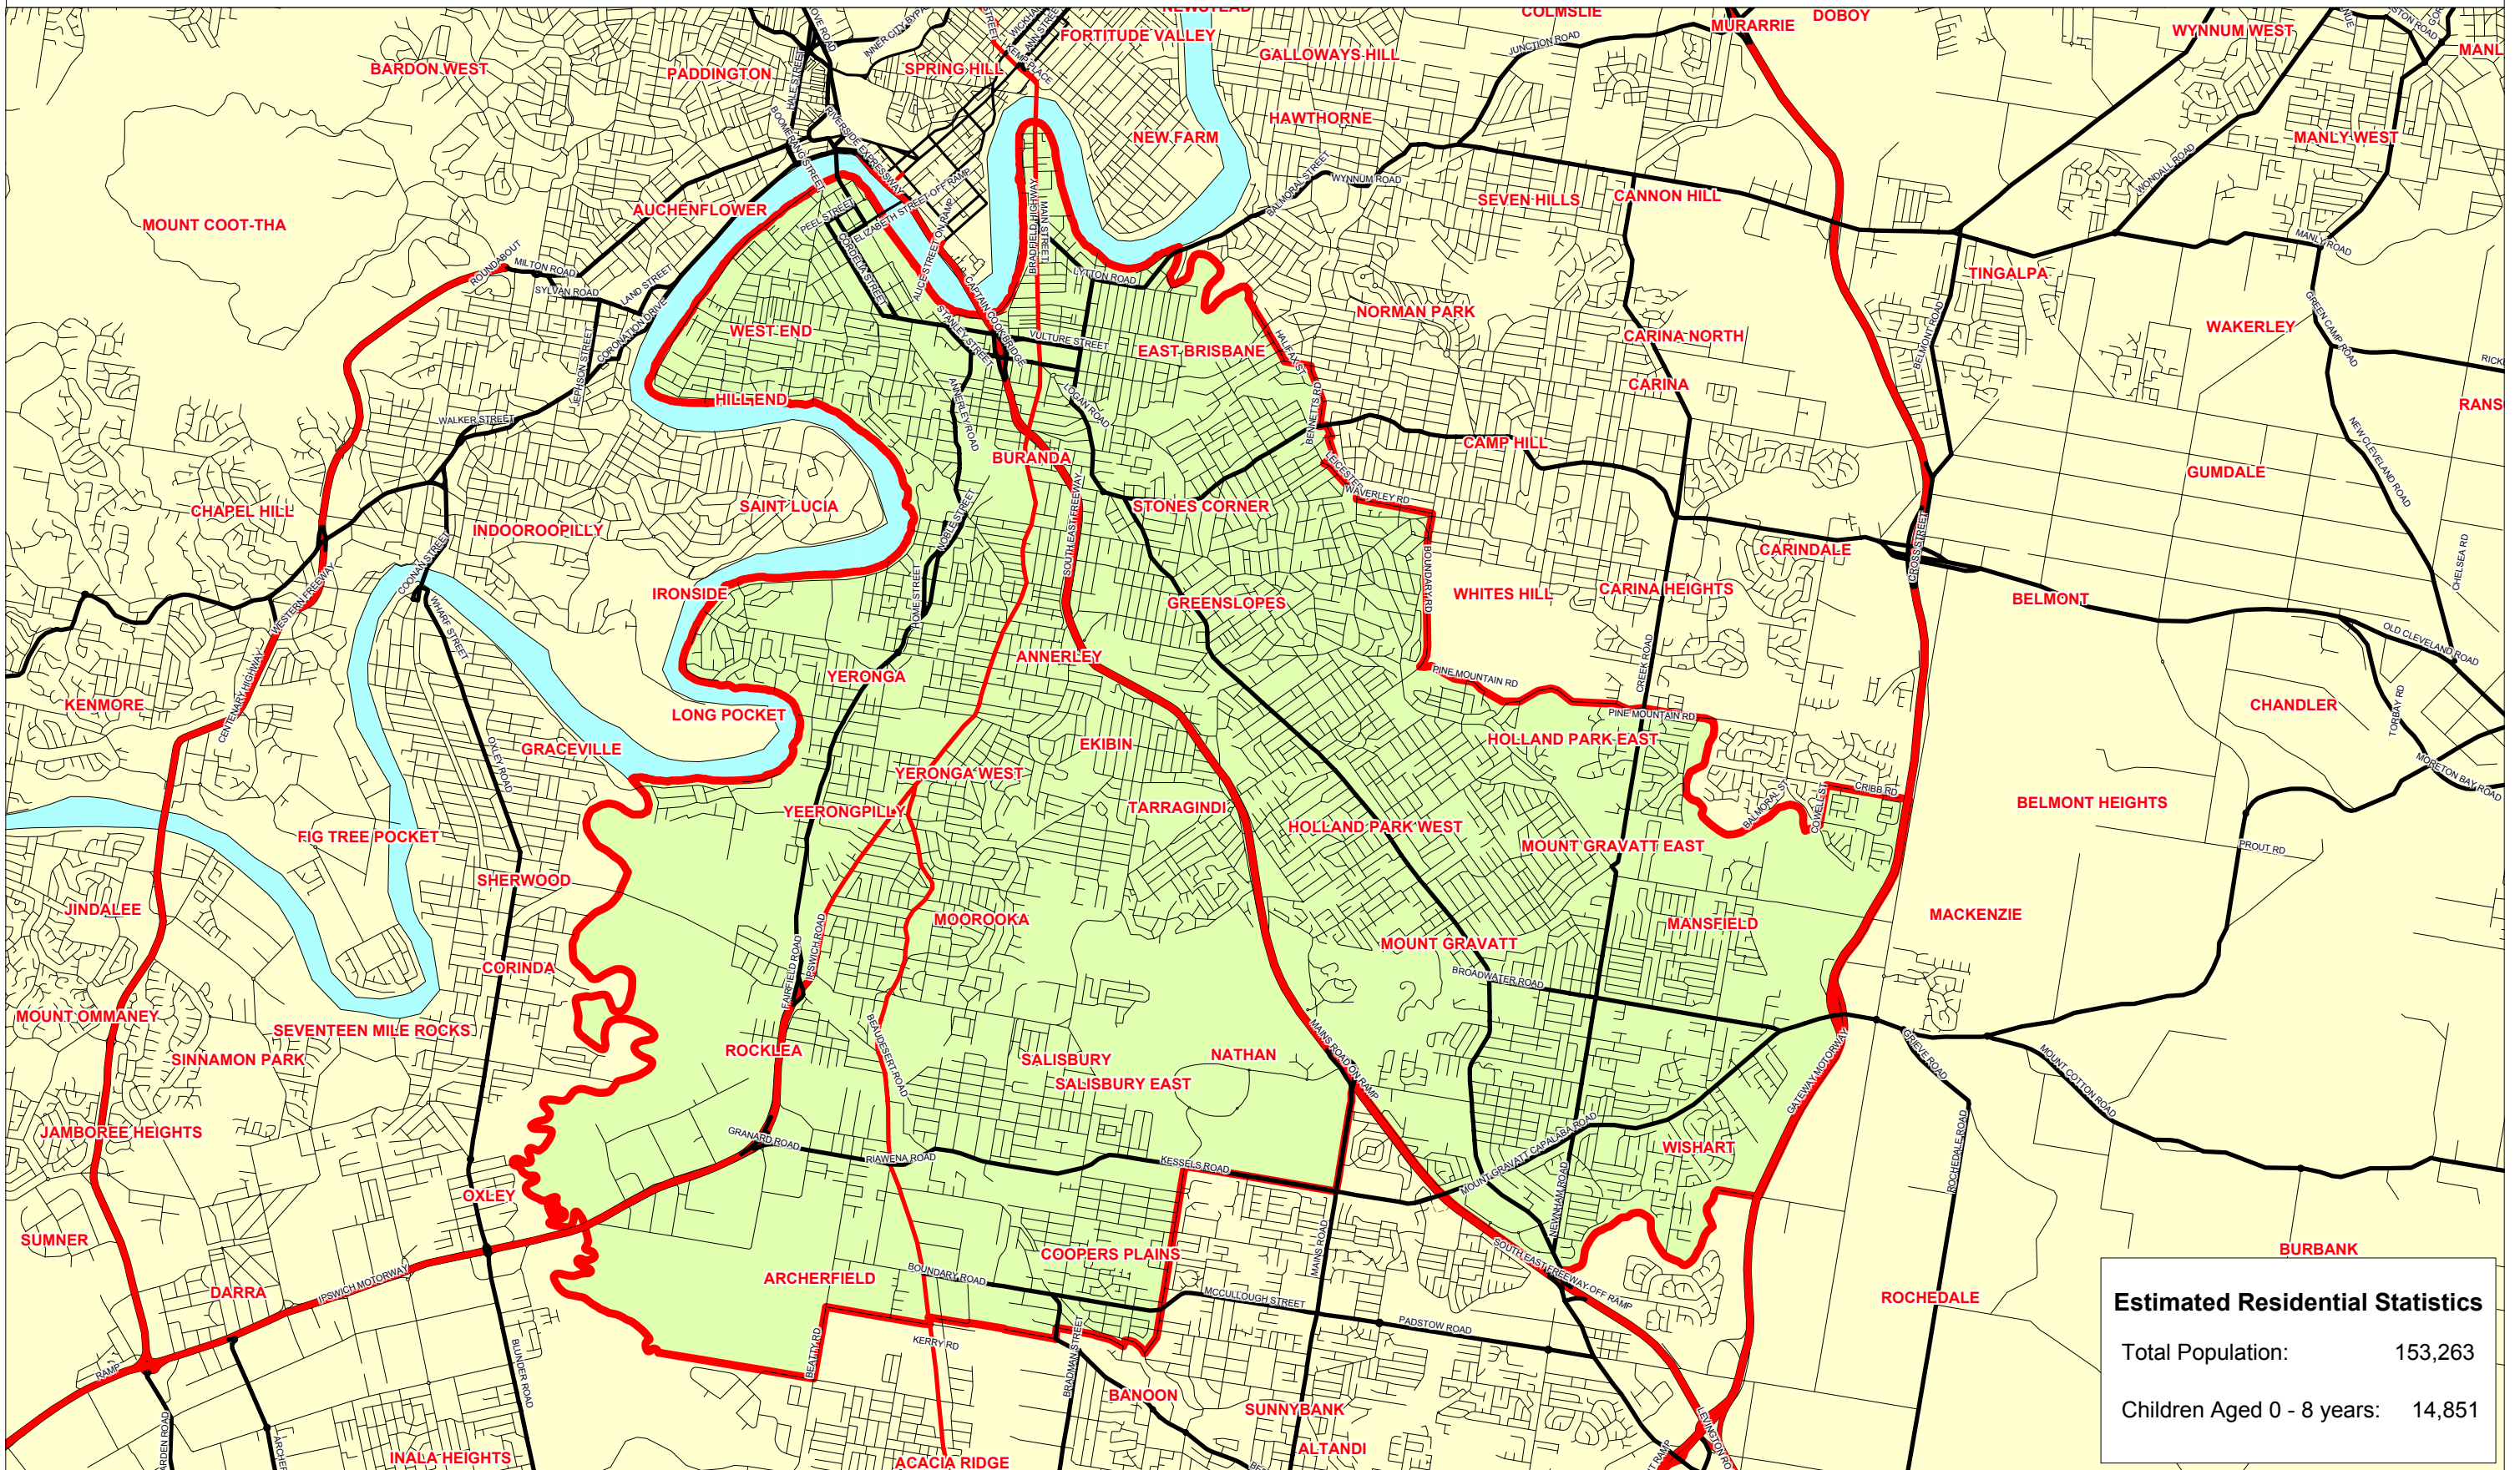

JUMPING J-JAYS

Mount Gravatt Territory

Estimated Residential Statistics	
Total Population:	153,263
Children Aged 0 - 8 years:	14,851

SOURCE: ABS (2001 Census) & Spectrum Analysis
PRODUCED BY: Spectrum Analysis Australia Pty Ltd. (03) 98150800

DATE: June, 2003
MAP REF: Mt Gravatt.wor