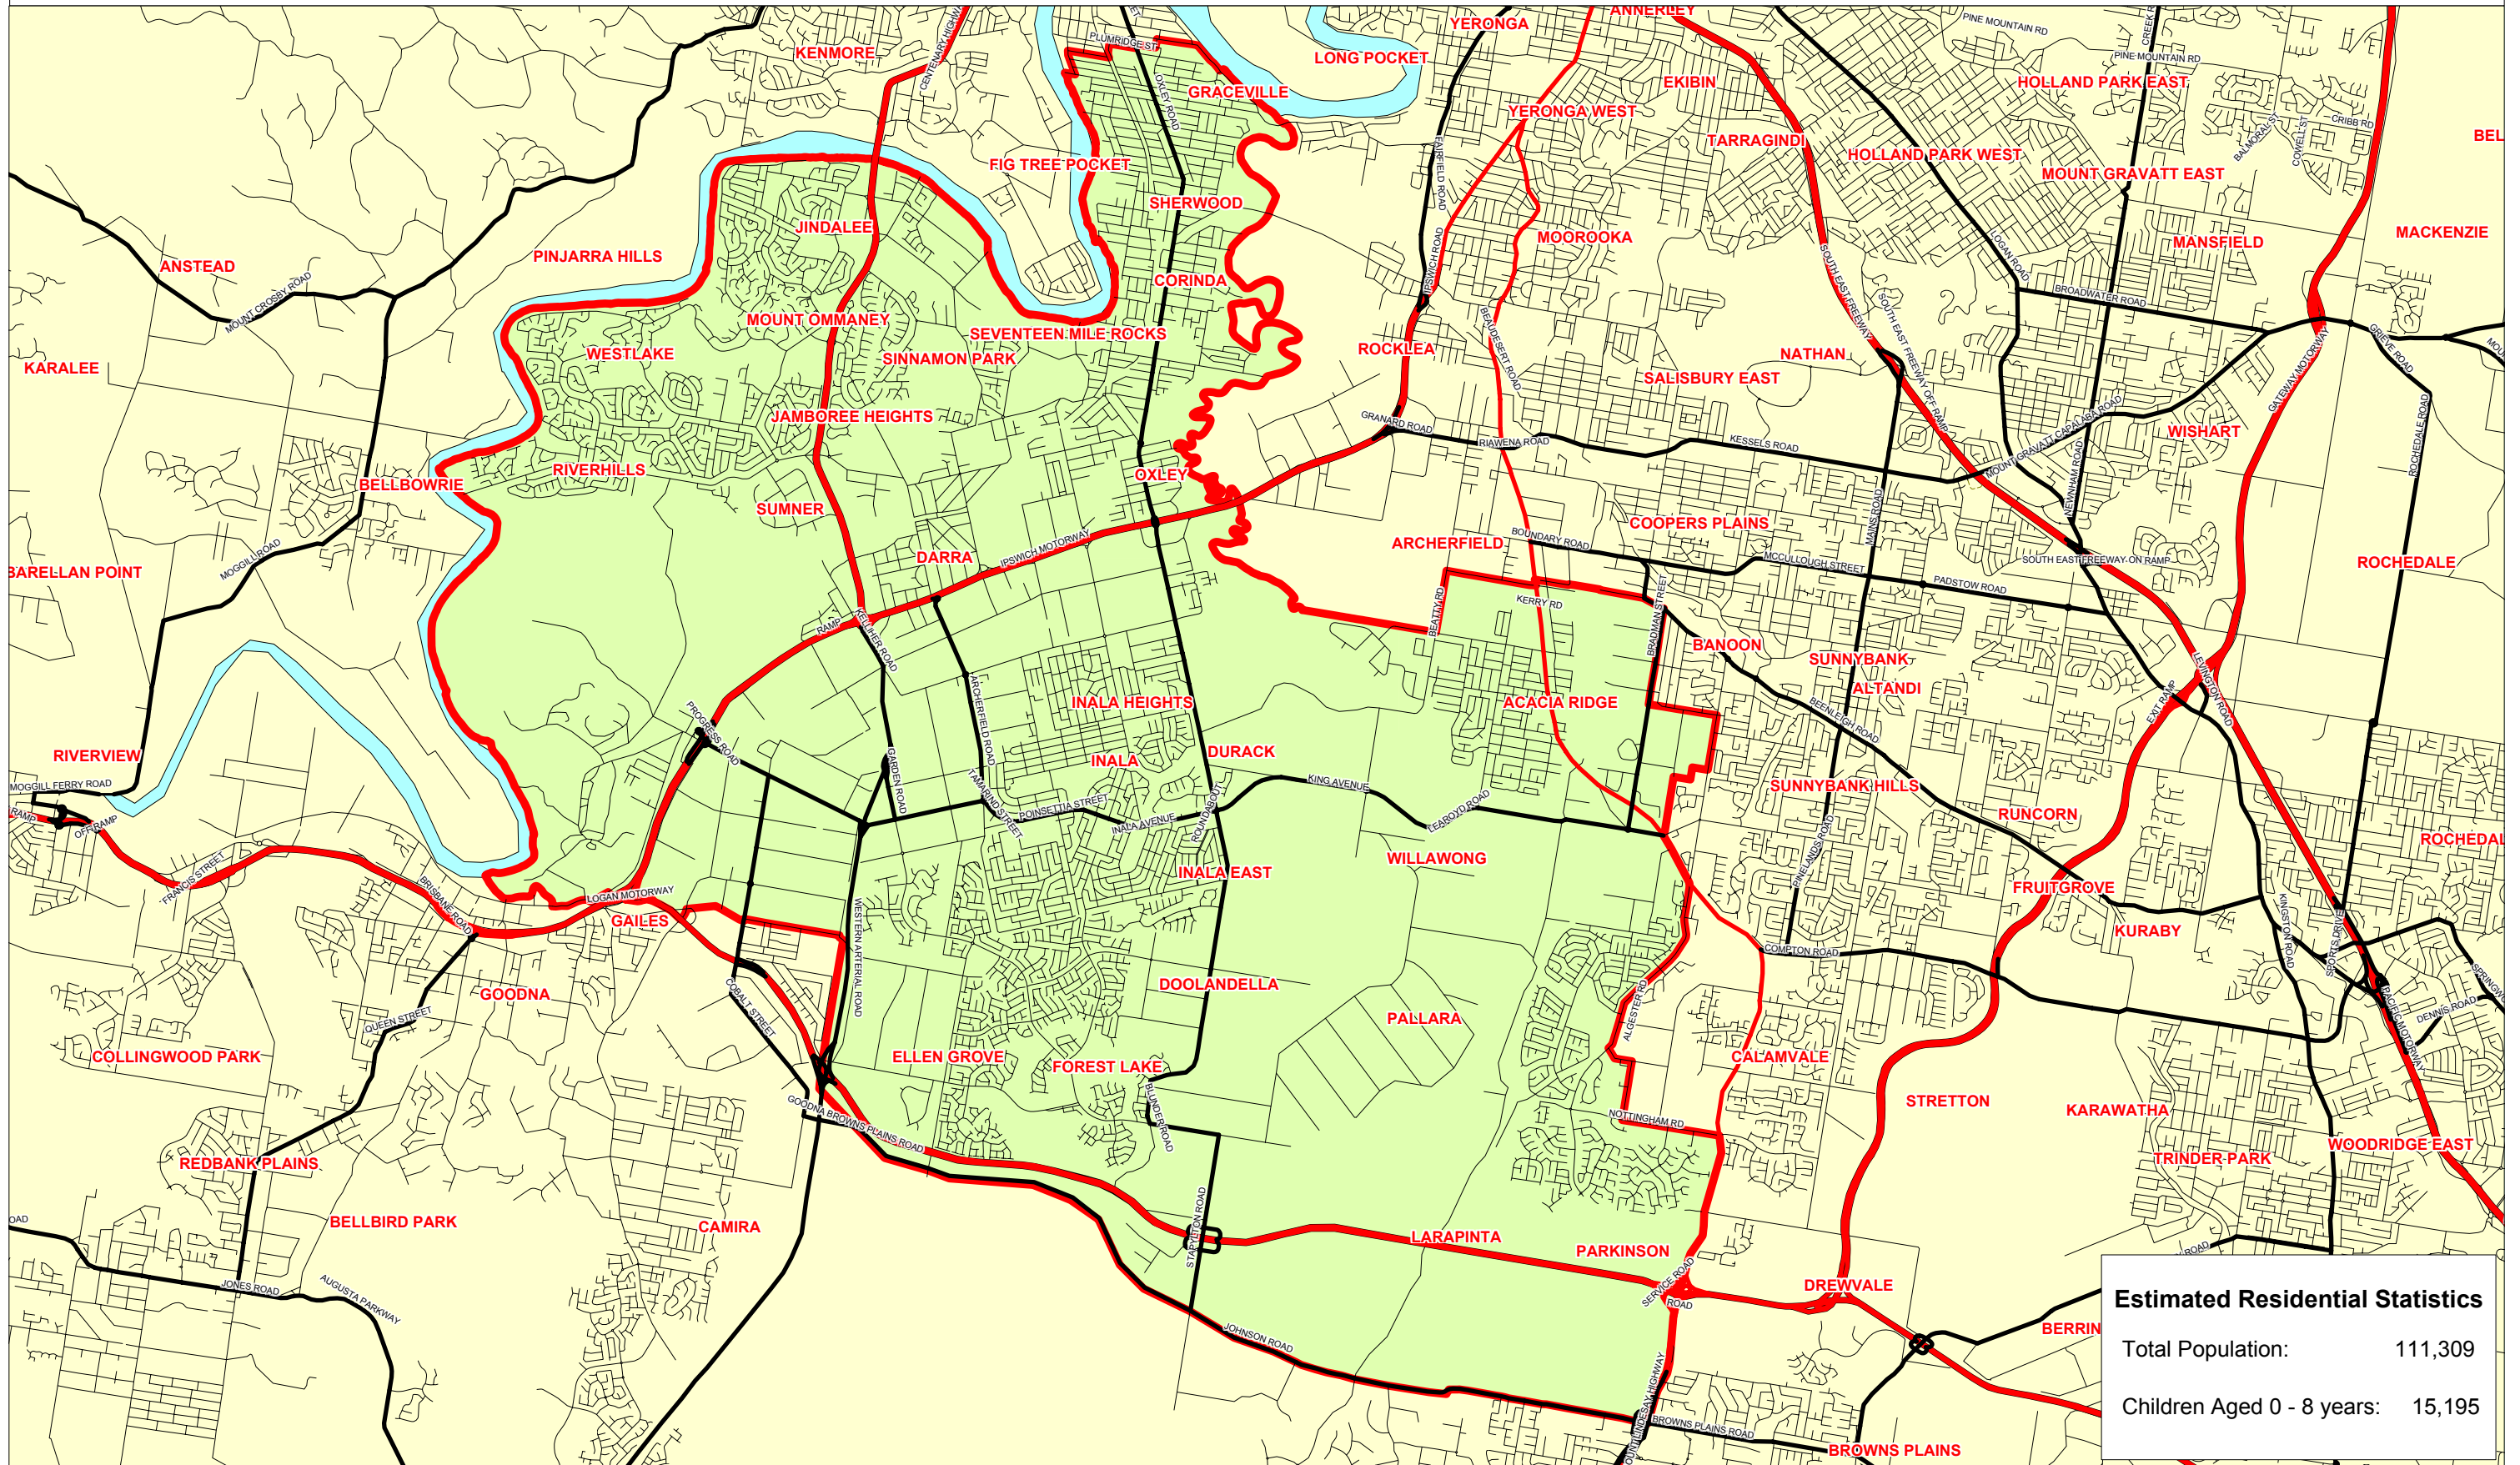

JUMPING J-JAYS

Inala Territory

Estimated Residential Statistics	
Total Population:	111,309
Children Aged 0 - 8 years:	15,195

SOURCE: ABS (2001 Census) & Spectrum Analysis
PRODUCED BY: Spectrum Analysis Australia Pty Ltd. (03) 98150800

DATE: June, 2003
MAP REF: Inala.wor