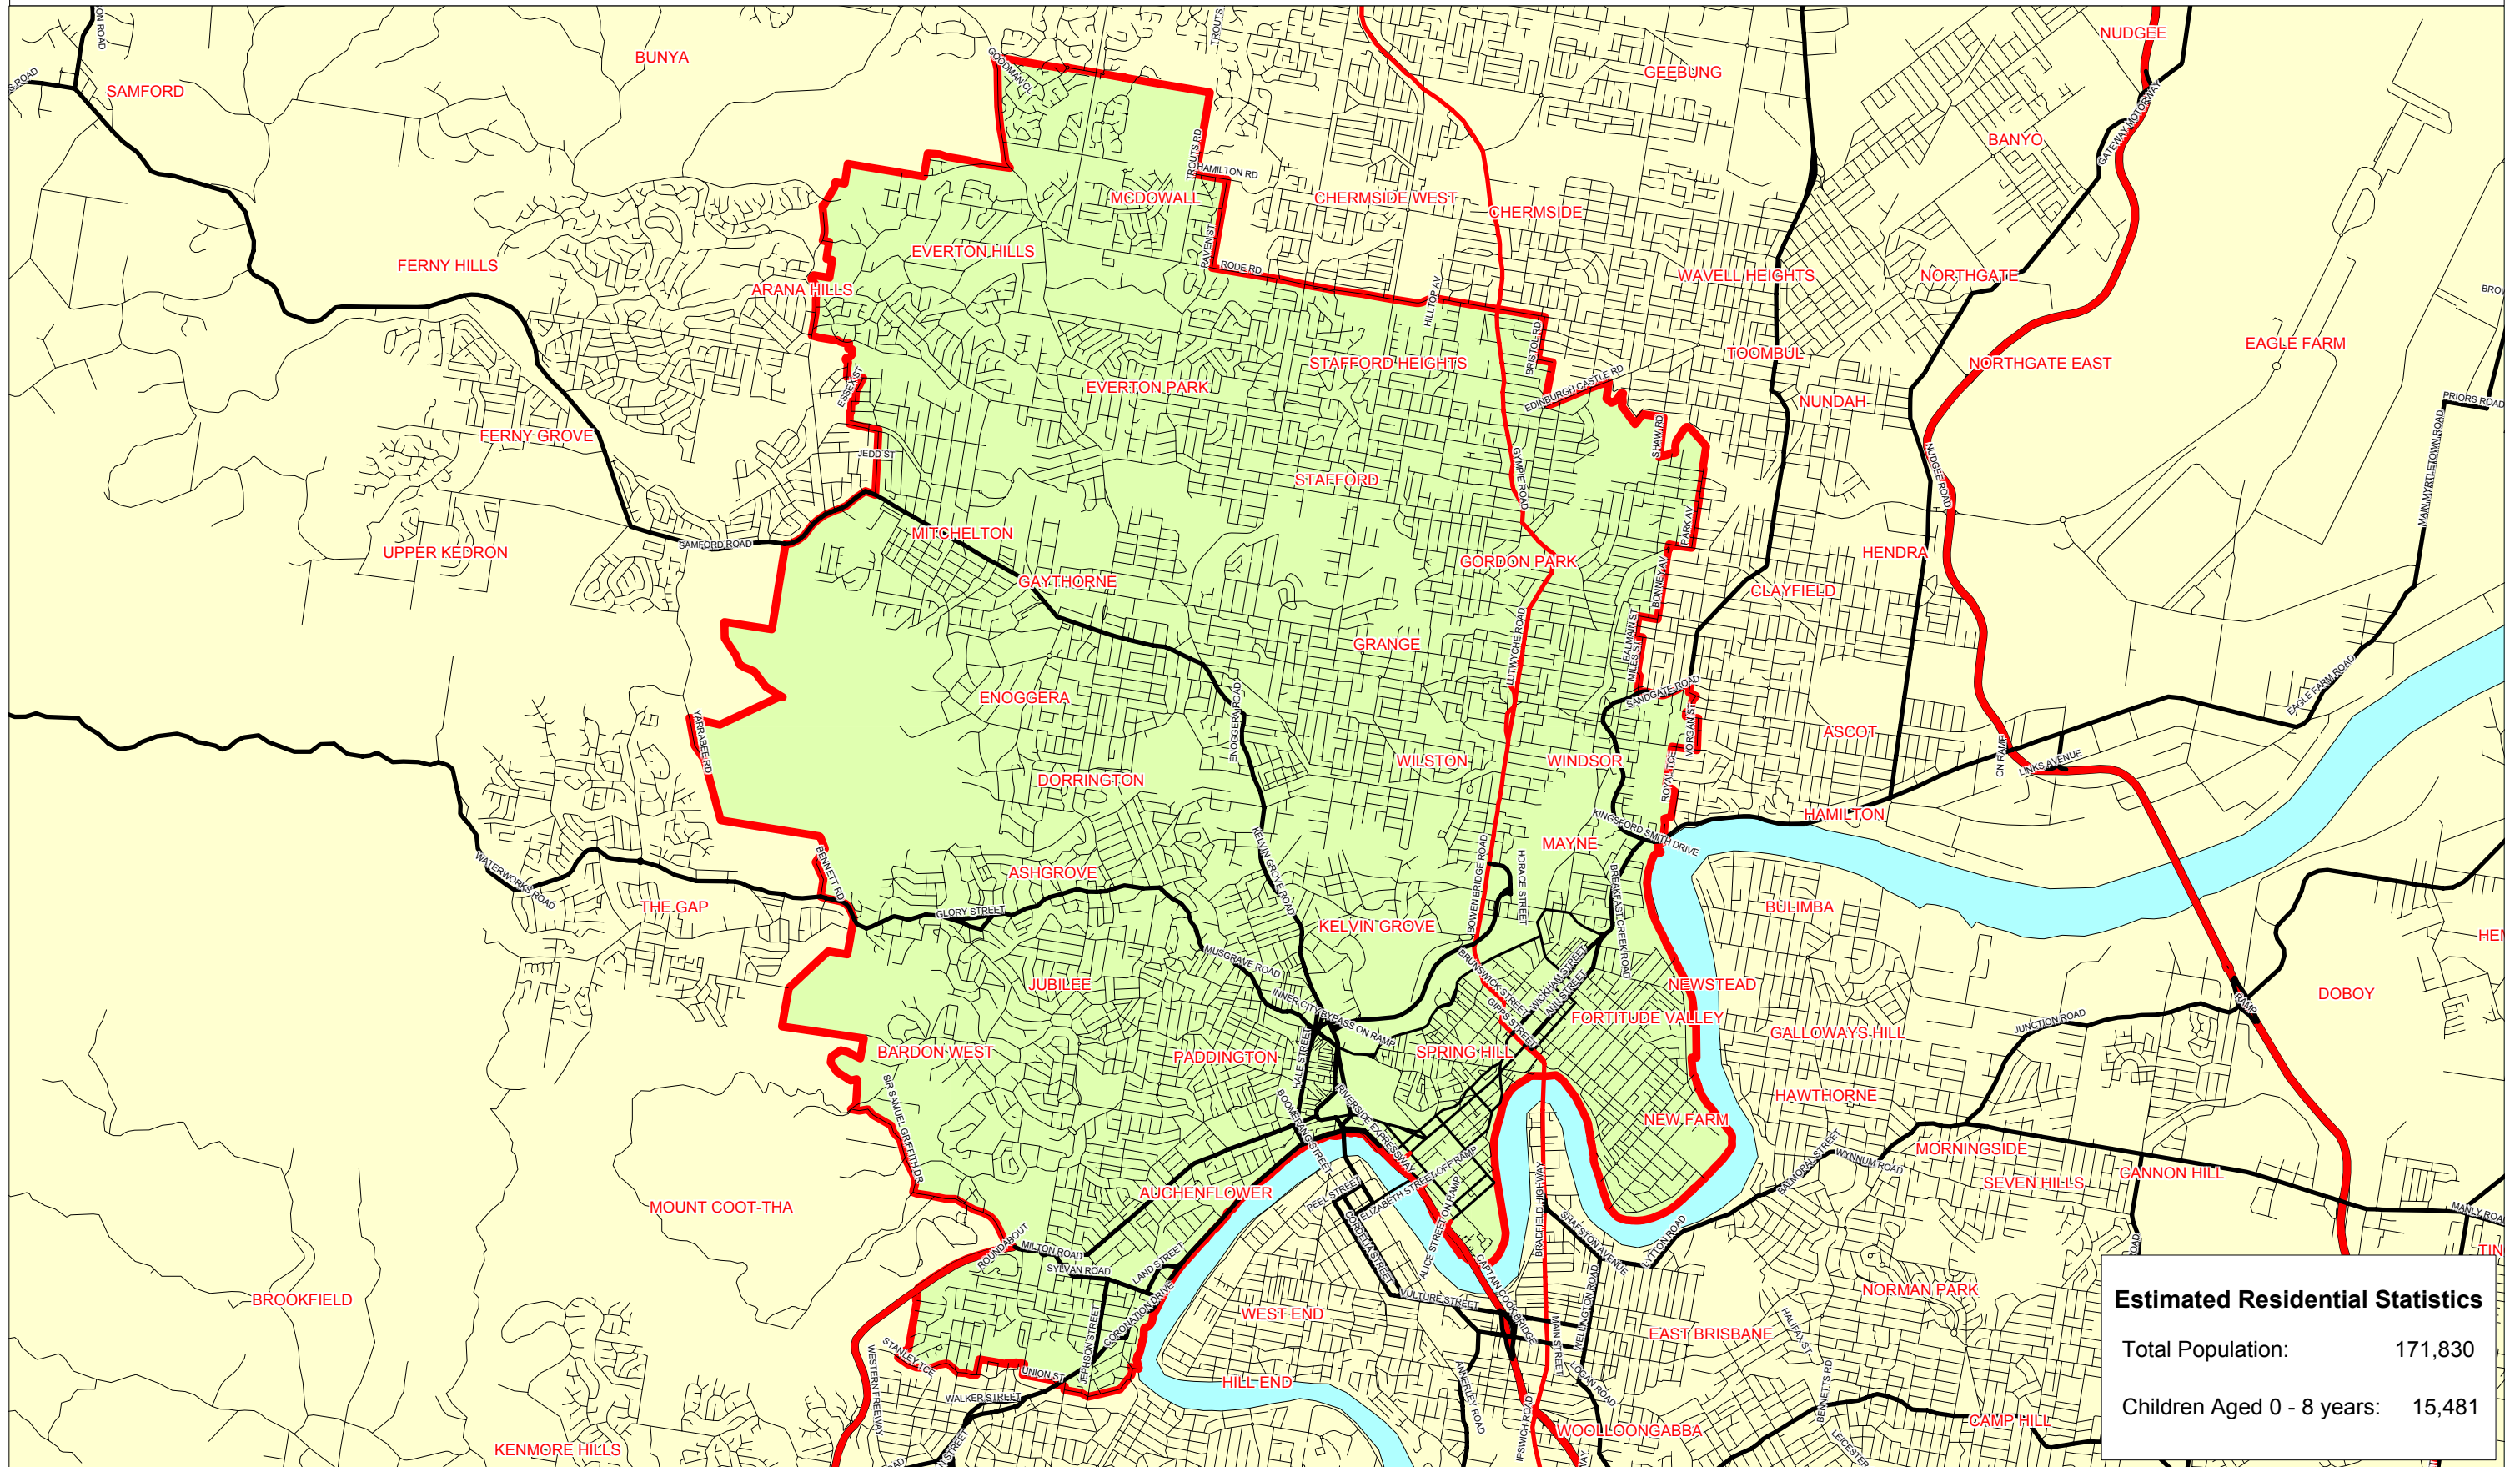

JUMPING J-JAYS

Everton Park Territory

SOURCE: ABS (2001 Census) & Spectrum Analysis
PRODUCED BY: Spectrum Analysis Australia Pty Ltd. (03) 98150800

DATE: June, 2003
MAP REF: Everton Park.wor