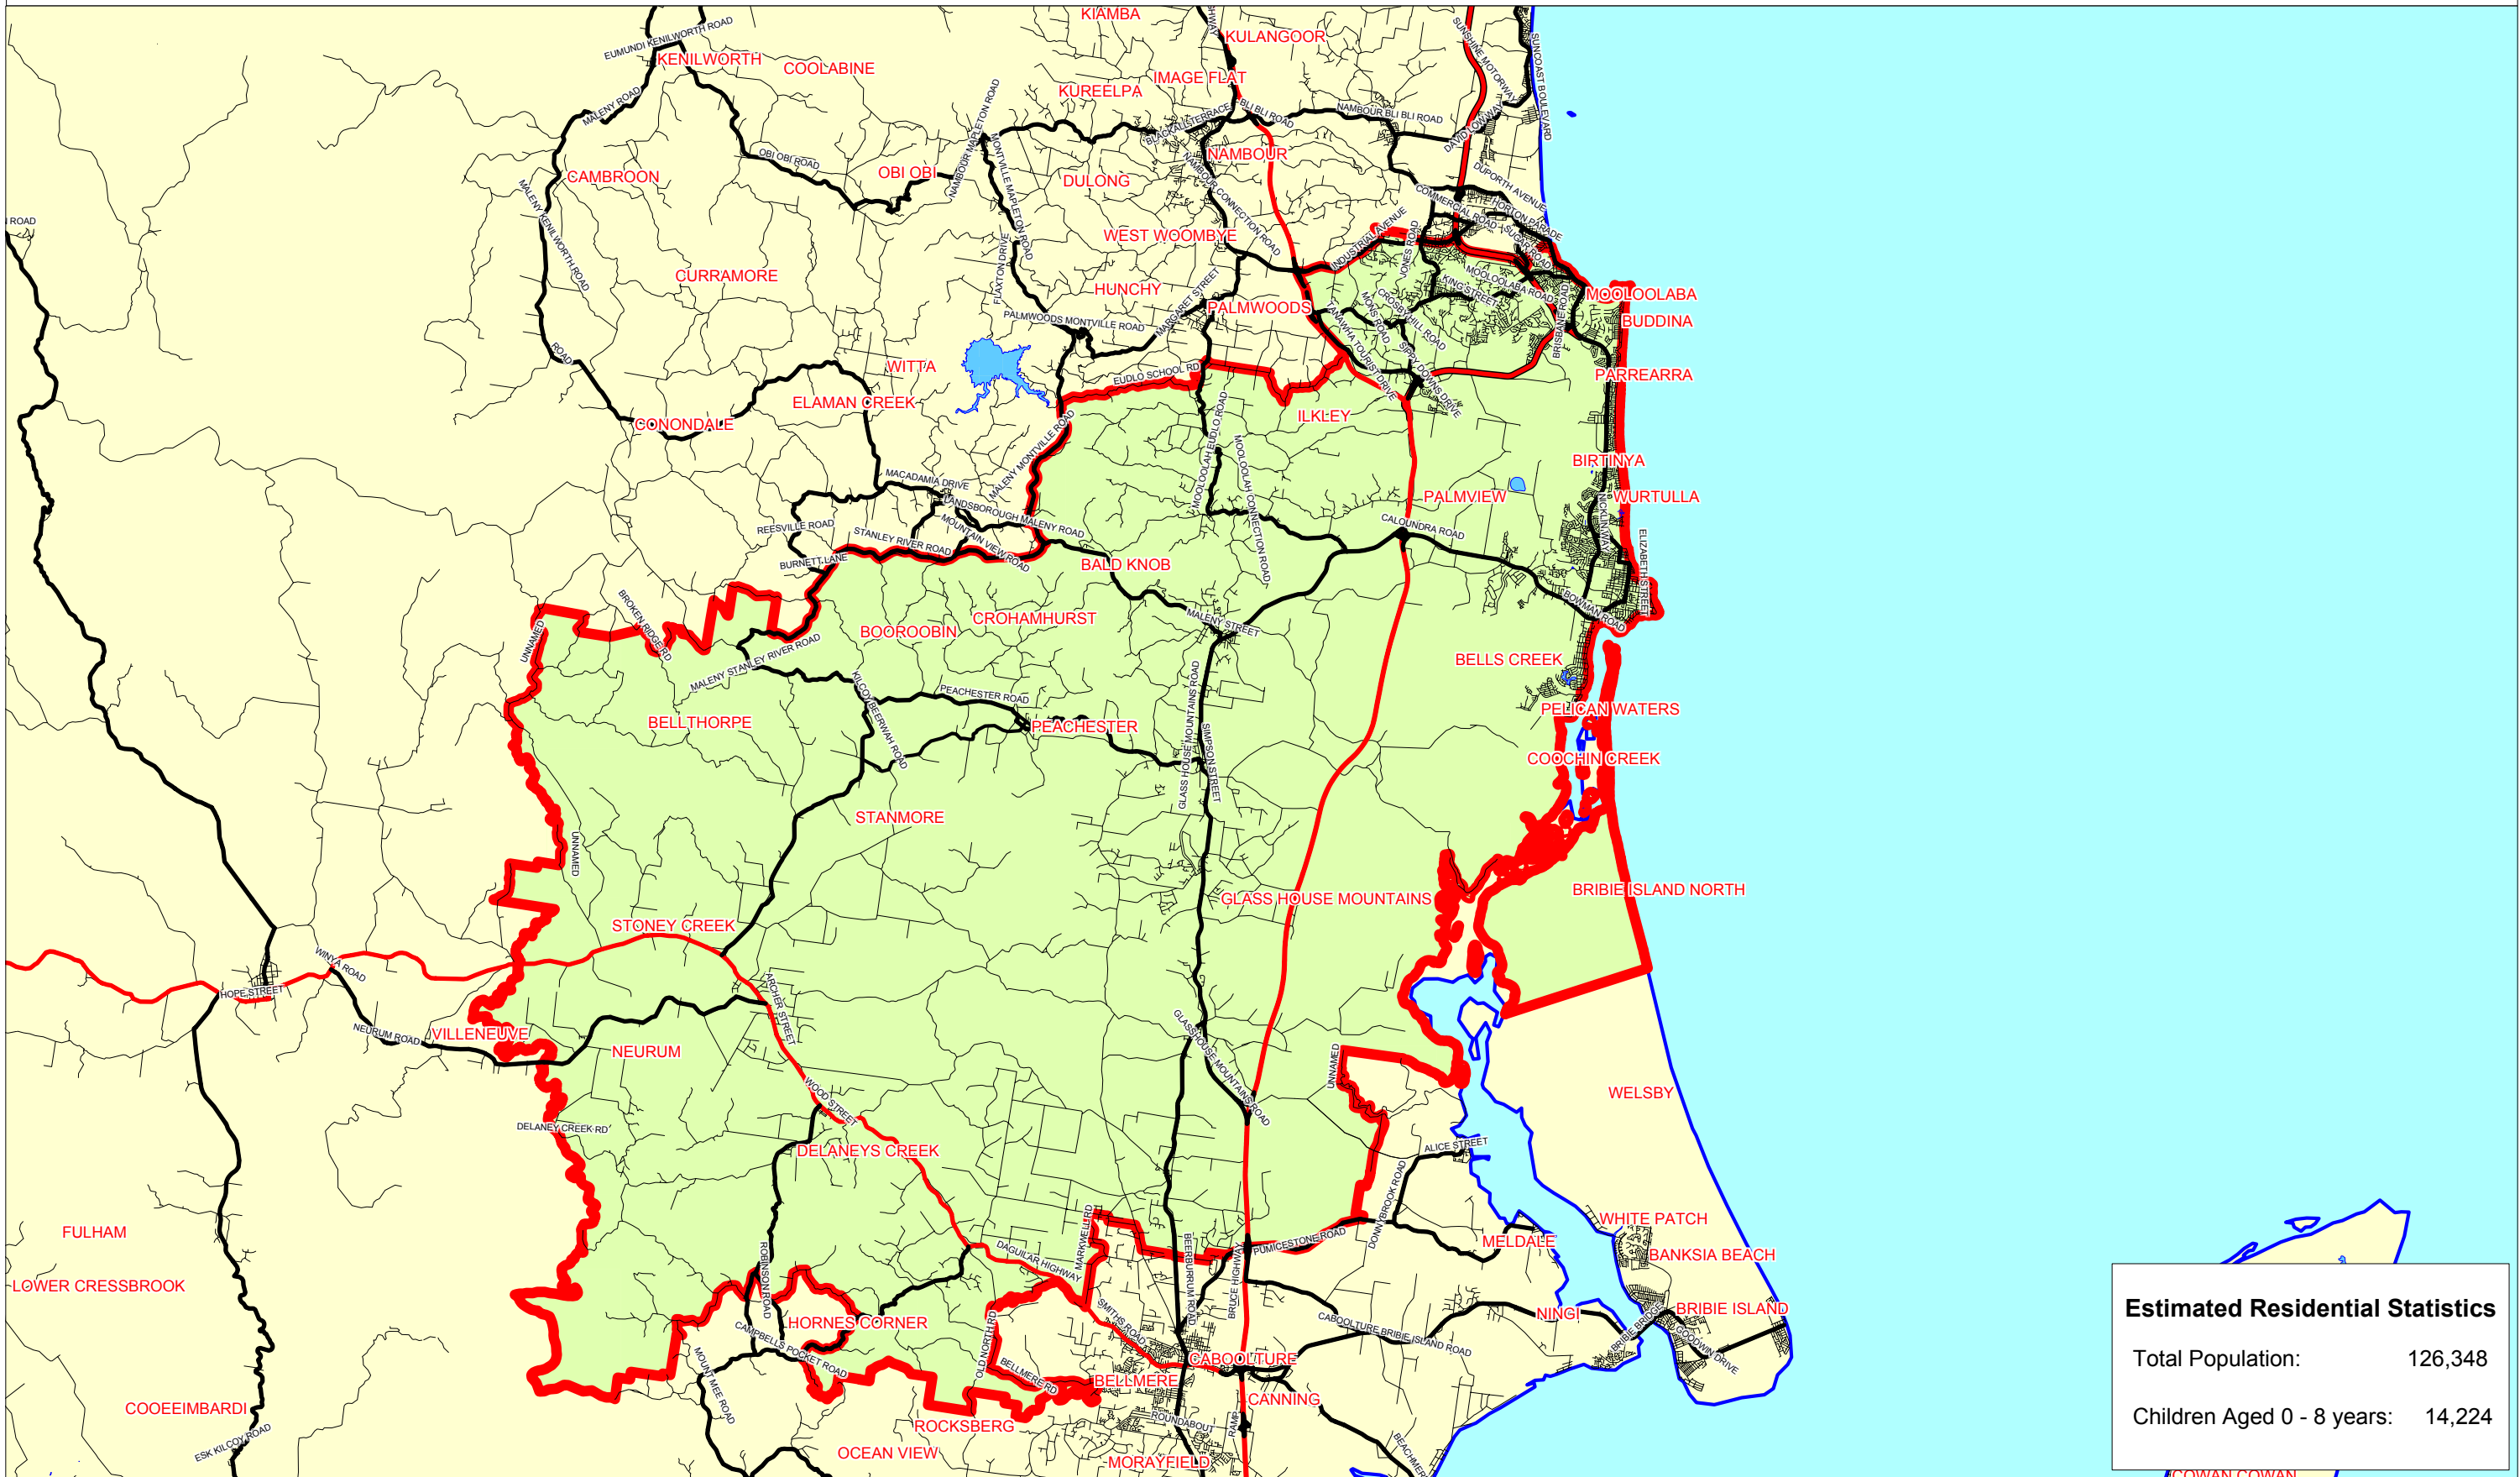

### Caloundra Territory

Estimated Residential Statistics	
Total Population:	126,348
Children Aged 0 - 8 years:	14,224