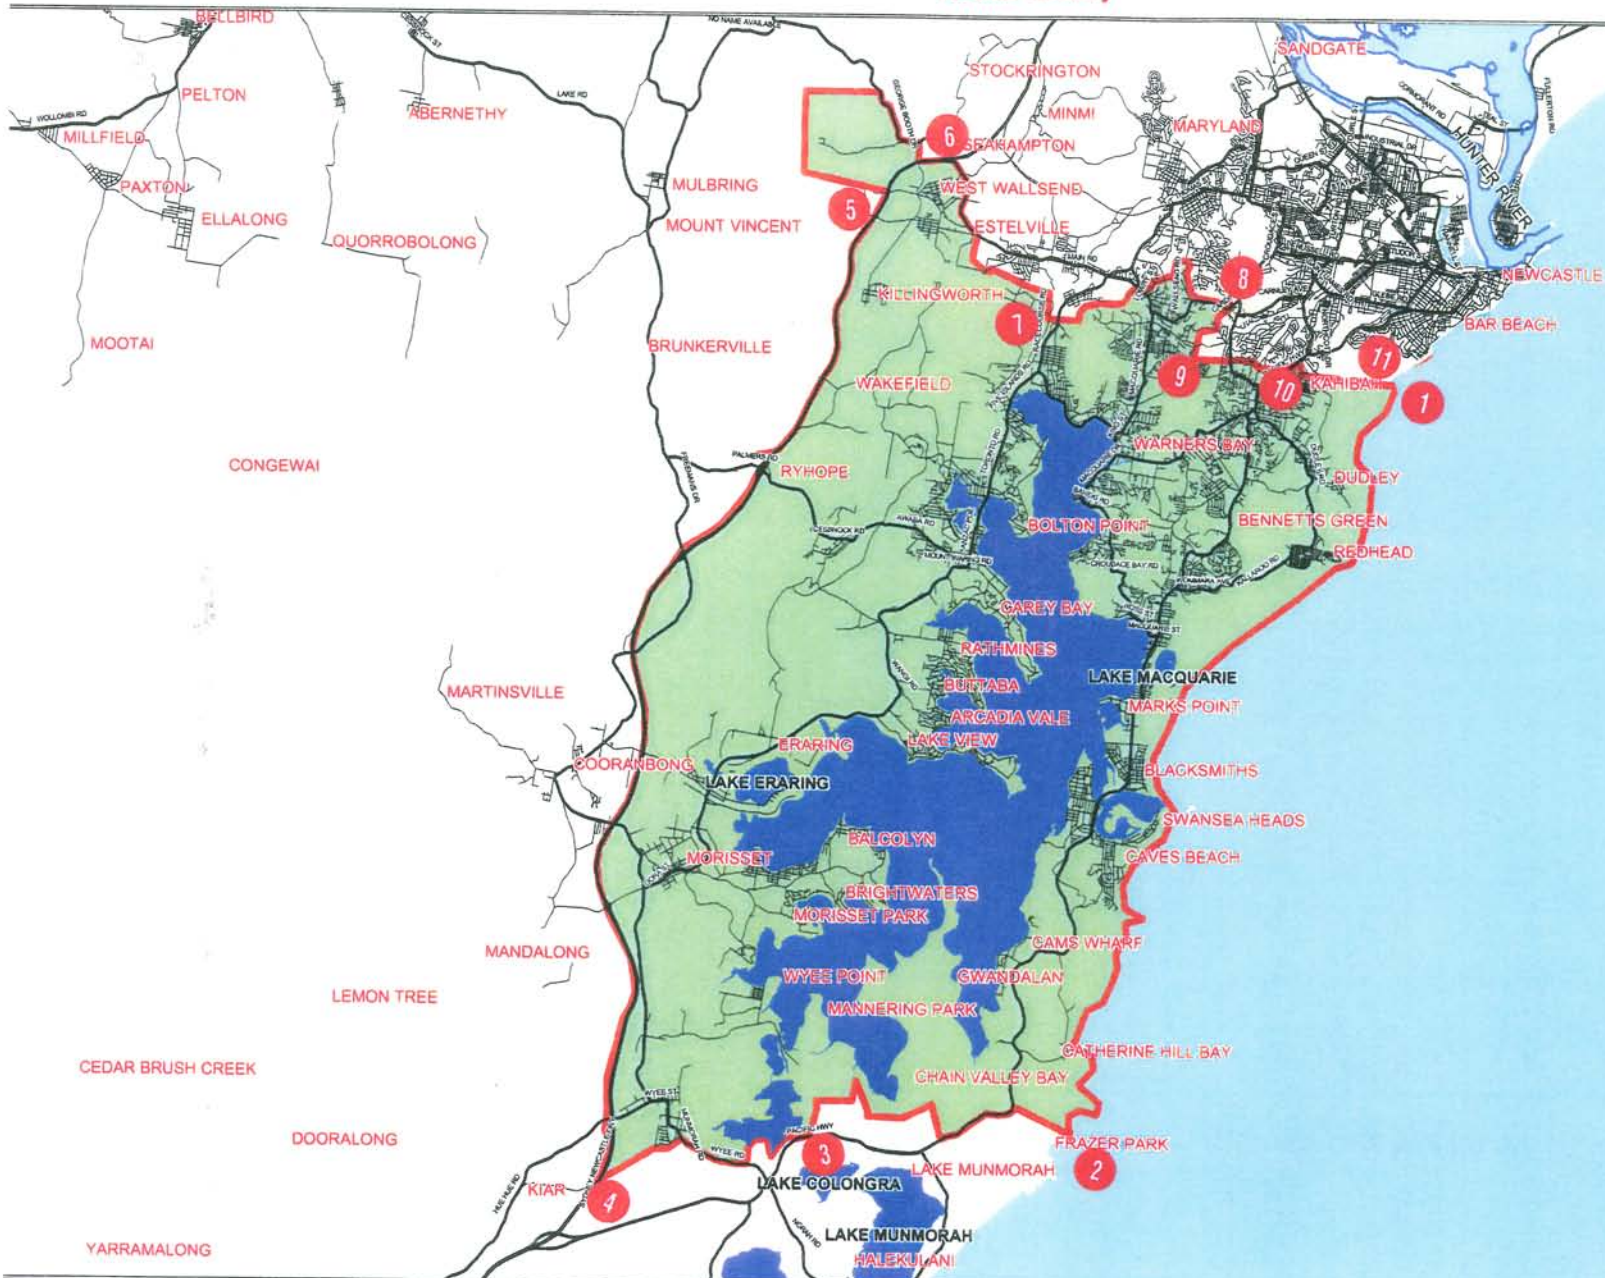

JUMPING J-JAYS CASTLE HIRE P/L Toronto Territory

Estimated Residential Statistics	
Total Population:	154,751
Children Aged 0 - 8 years:	20,364
Total Occupied Households:	51,654

SOURCES: ABS & Spectrum Analysis
 PRODUCED BY: Spectrum Analysis Australia Pty. Ltd. Ph: (03) 9815 0800
 *Residential Statistics Are Estimates Only

DATE: Mar, 2002
 MAP REF: Toronto.wor