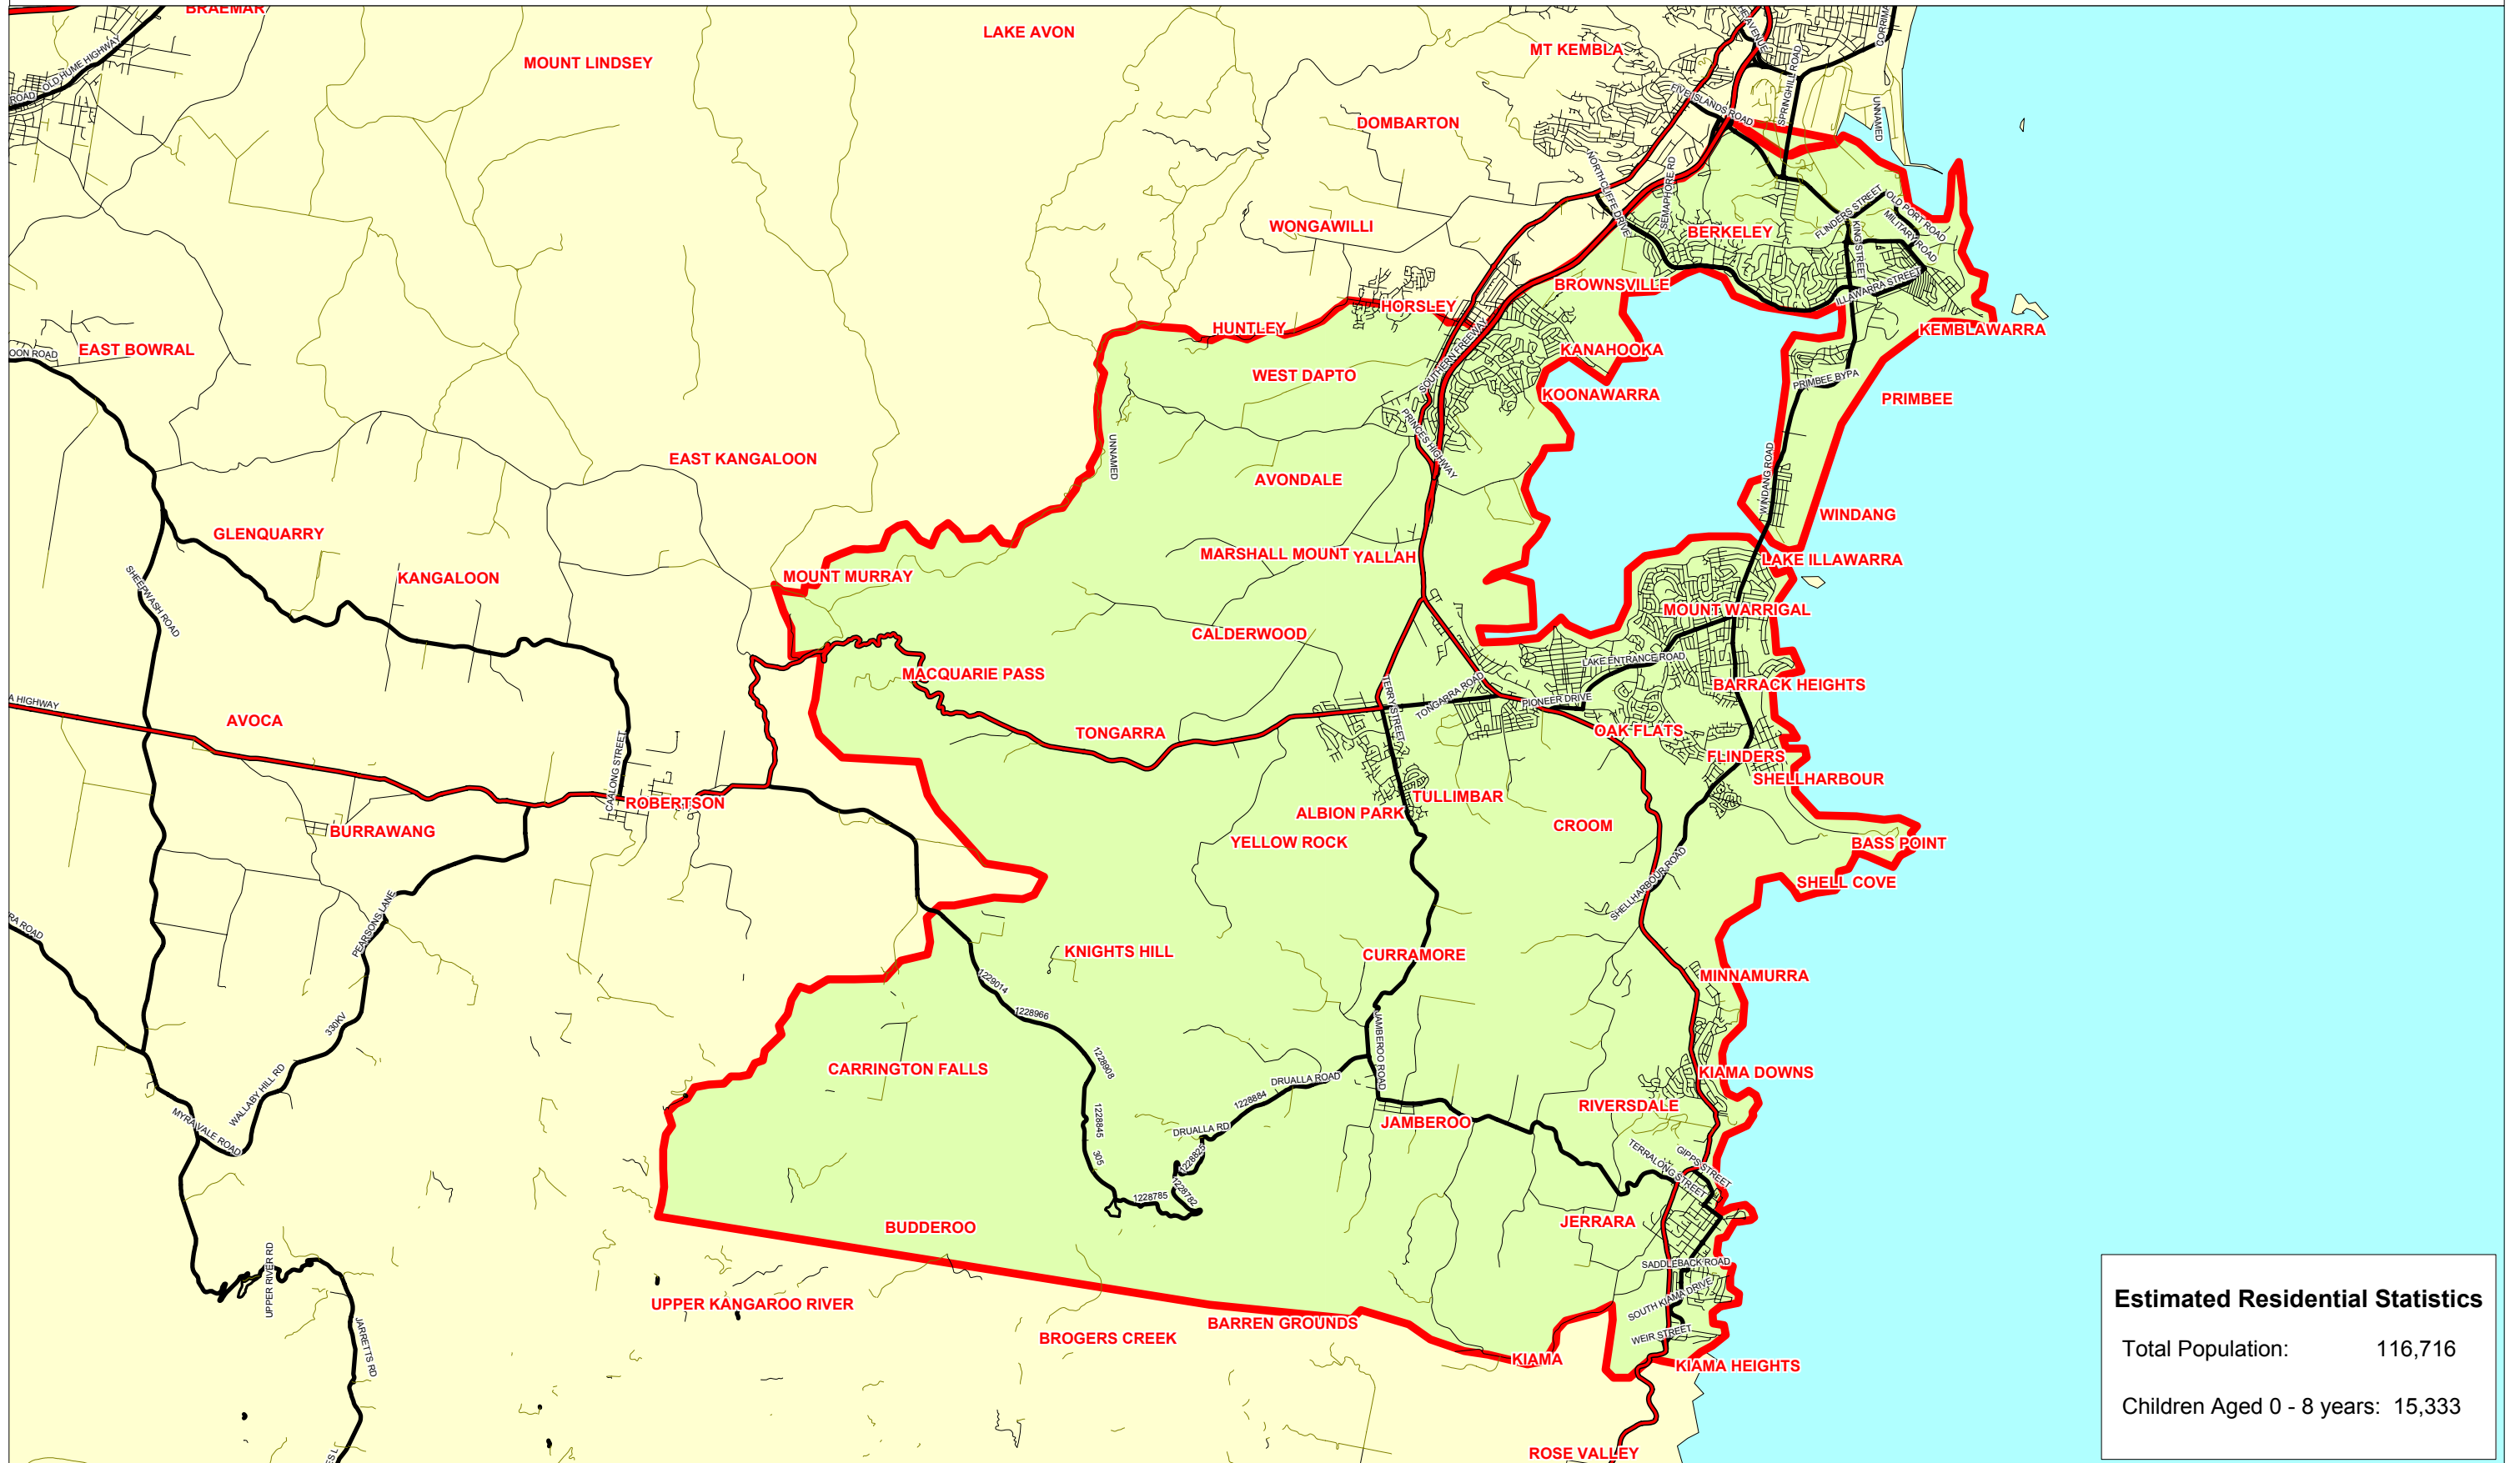

JUMPING J-JAYS

Shellharbour Territory

Estimated Residential Statistics	
Total Population:	116,716
Children Aged 0 - 8 years:	15,333

SOURCE: ABS (2001 Census) & Spectrum Analysis
PRODUCED BY: Spectrum Analysis Australia Pty Ltd. (03) 98150800

DATE: June, 2003
MAP REF: Shellharbour.wor