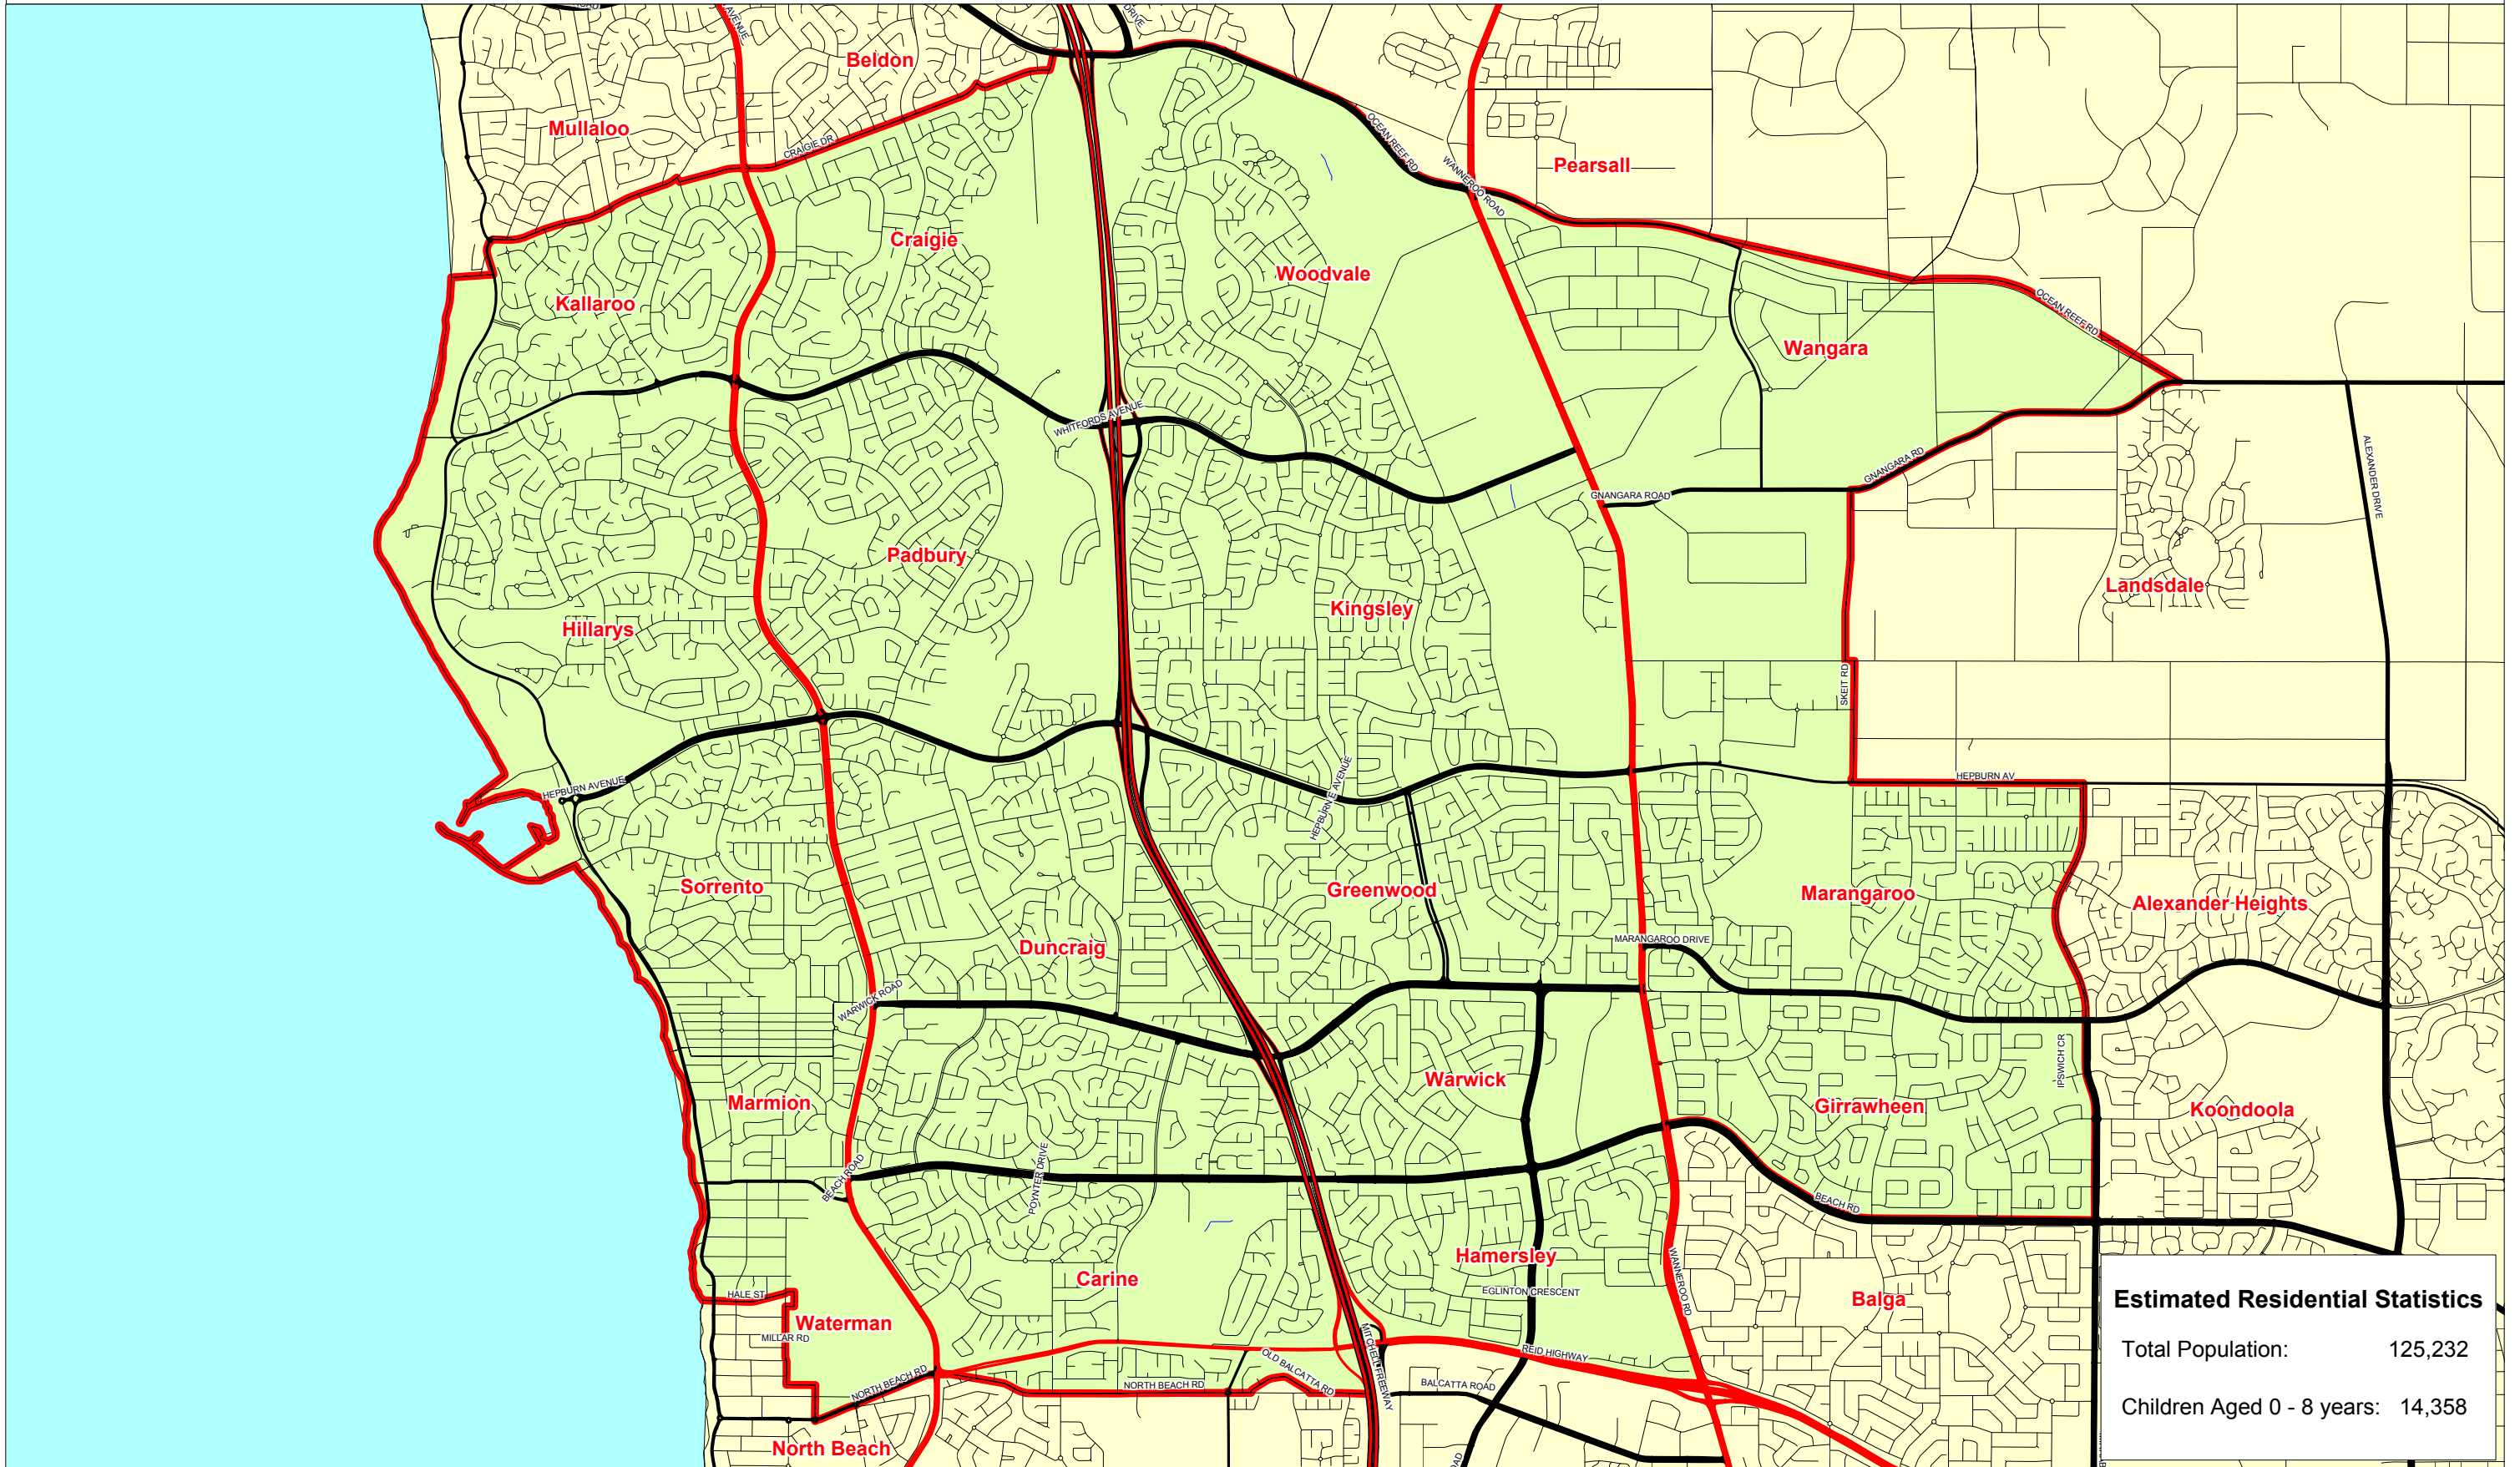

Jumping J Jays

Castle Hire P/L

Kingsley, WA

Estimated Residential Statistics	
Total Population:	125,232
Children Aged 0 - 8 years:	14,358