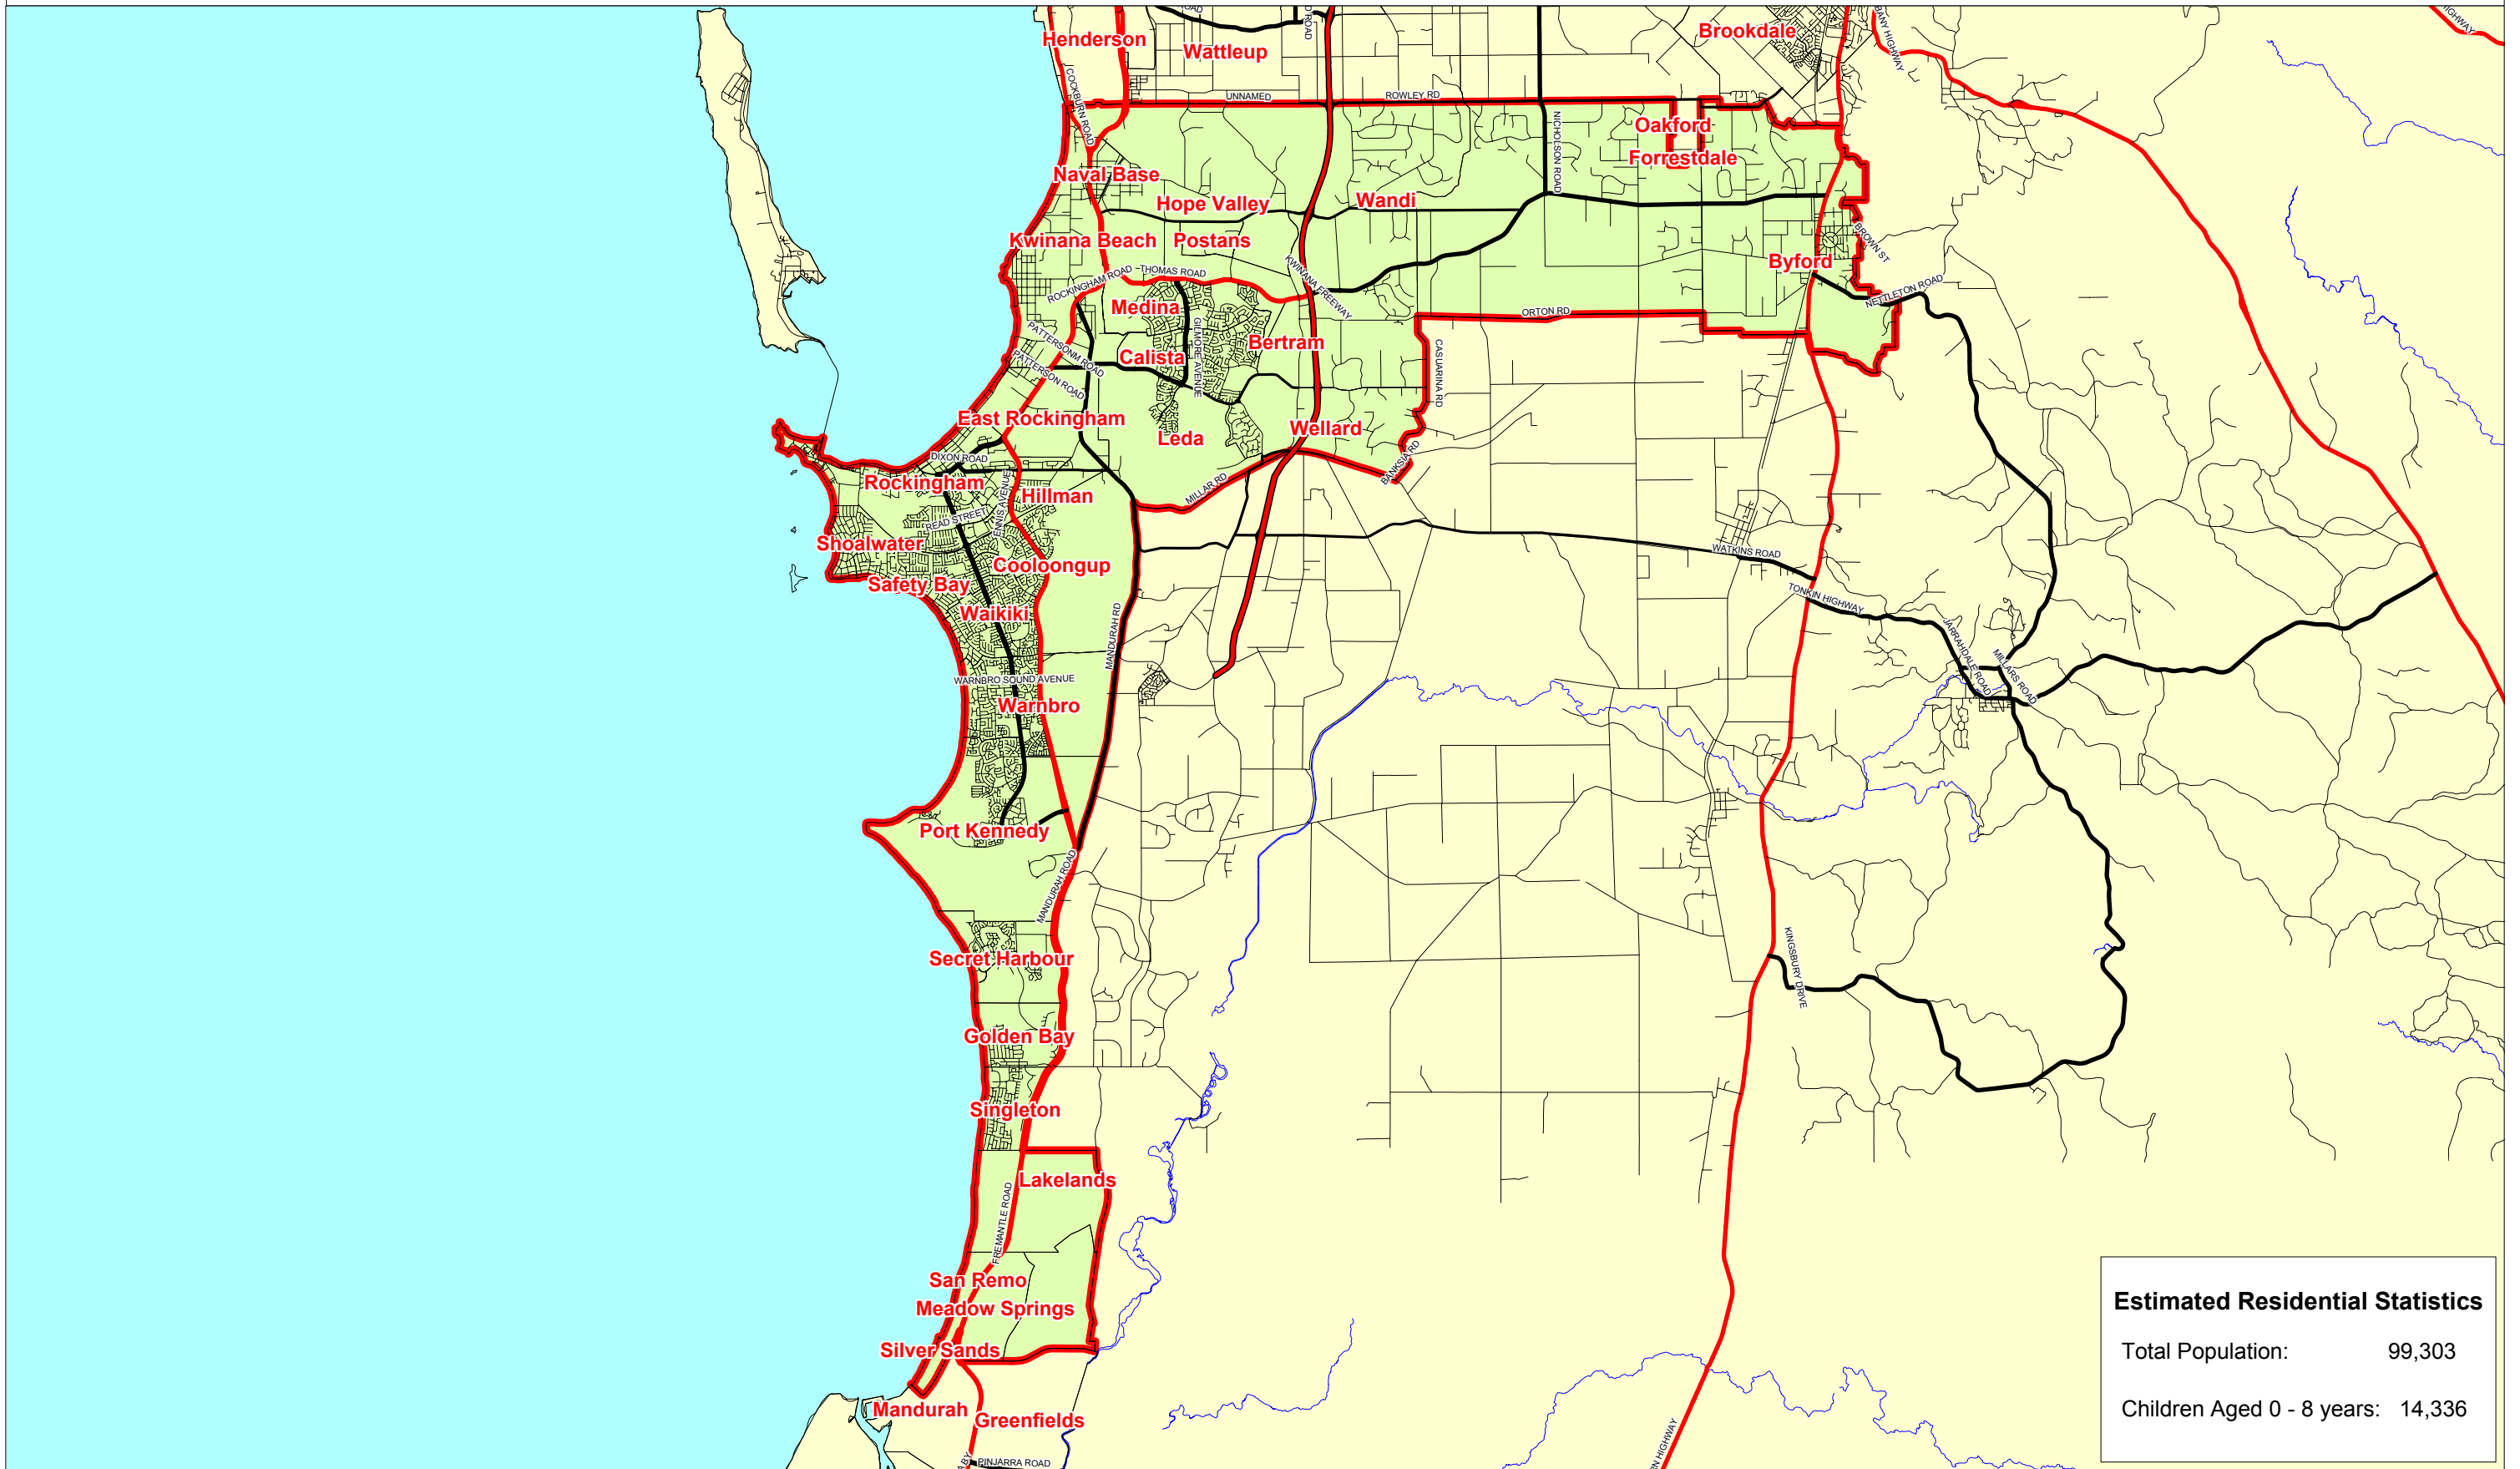

Jumping J Jays

Castle Hire P/L

Rockingham, WA

Estimated Residential Statistics	
Total Population:	99,303
Children Aged 0 - 8 years:	14,336