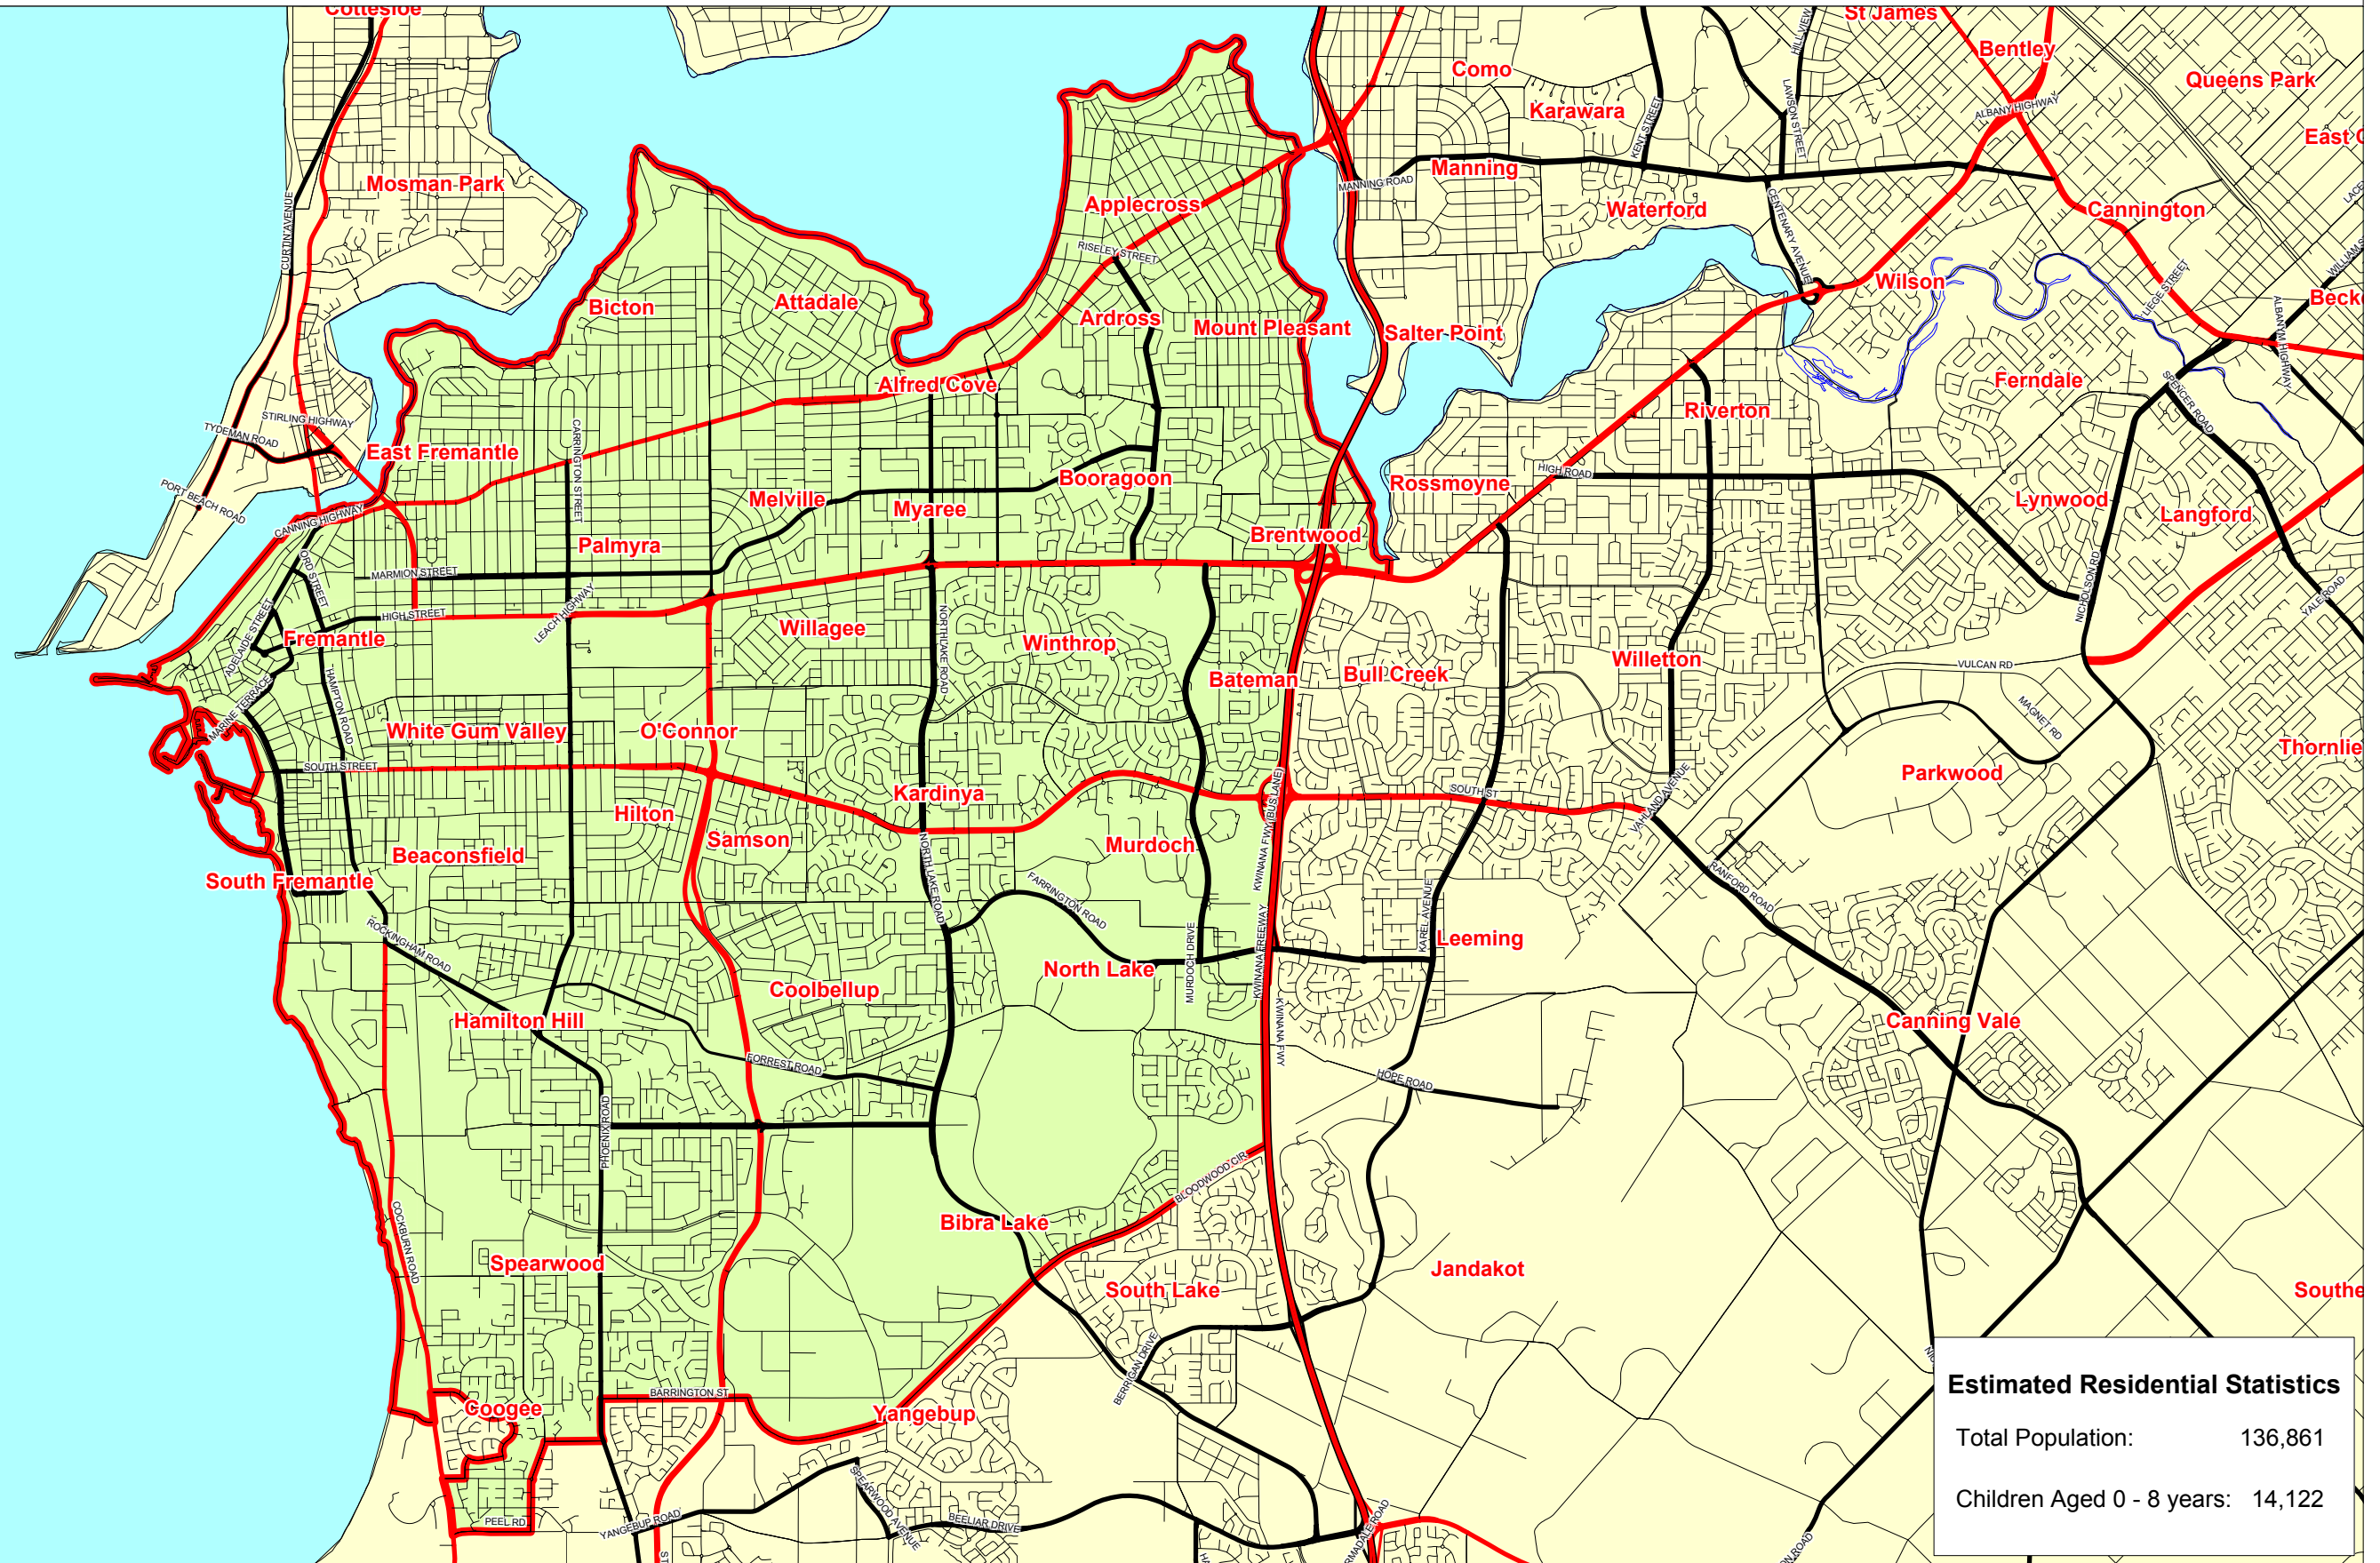

# Jumping J Jays

Castle Hire P/L

O'Connor, WA

Estimated Residential Statistics	
Total Population:	136,861
Children Aged 0 - 8 years:	14,122