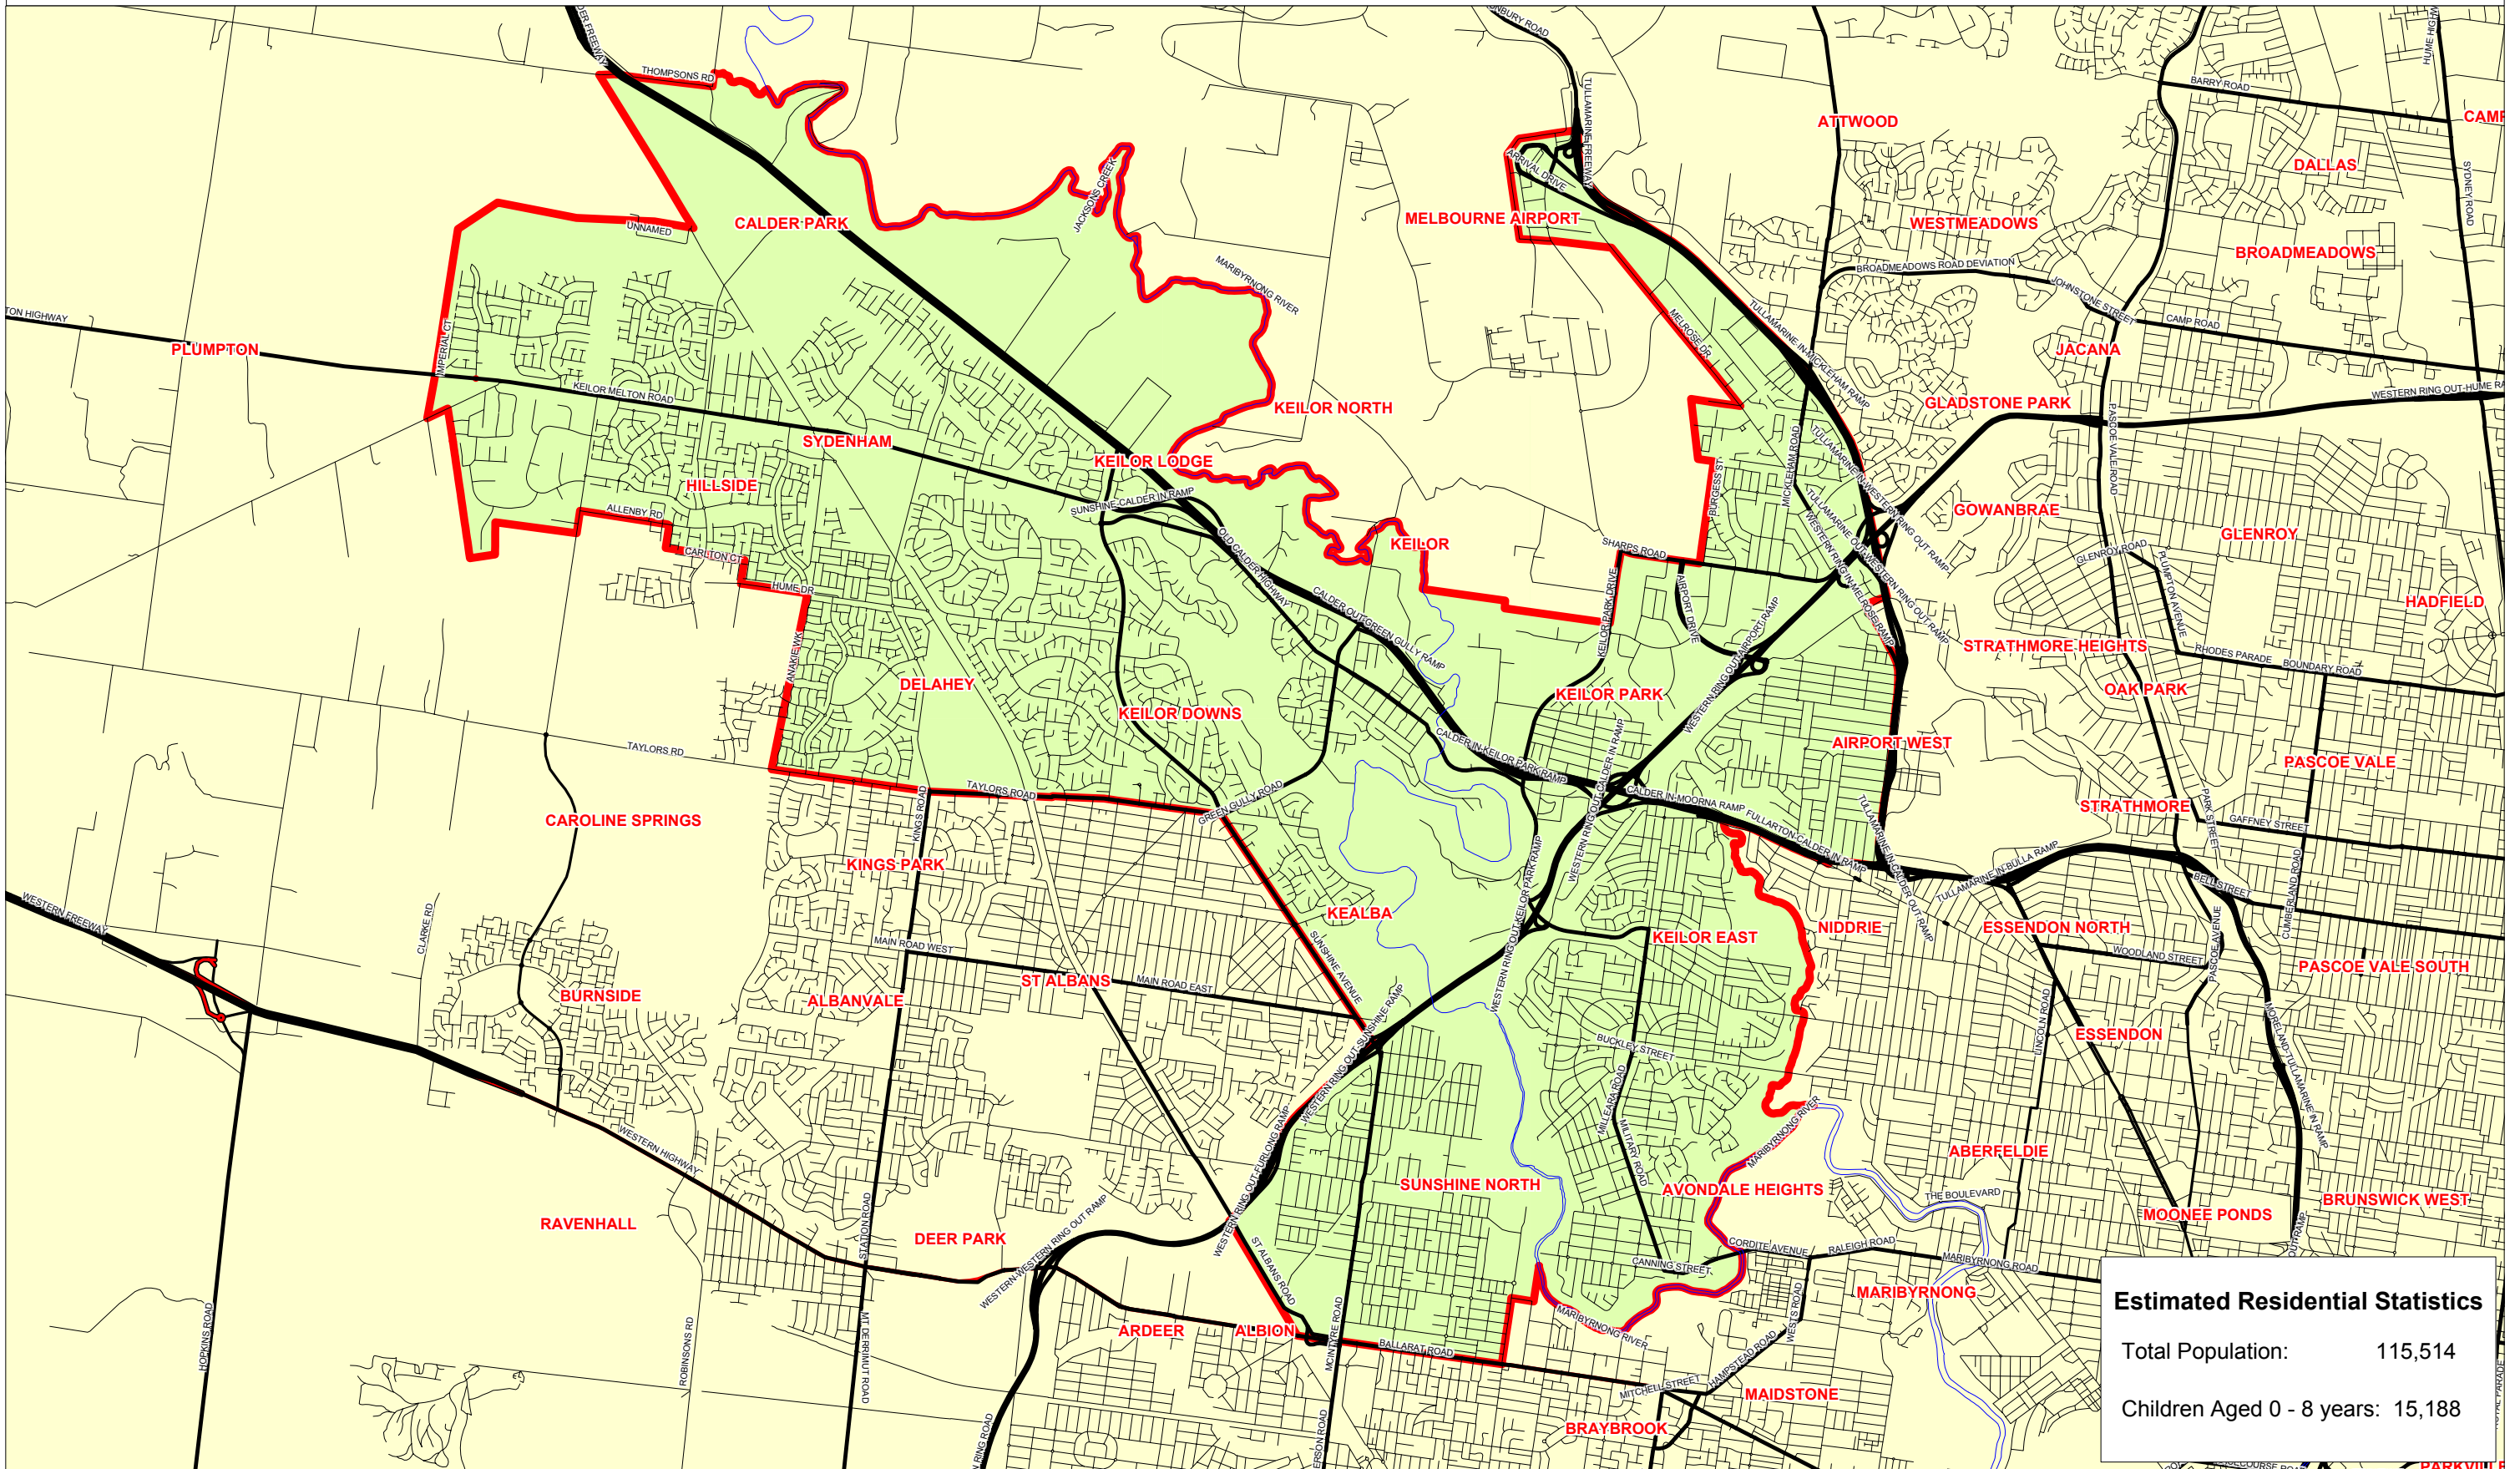

JUMPING J-JAYS

Taylors Lakes Territory

Estimated Residential Statistics	
Total Population:	115,514
Children Aged 0 - 8 years:	15,188

SOURCE: ABS (2001 Census) & Spectrum Analysis
PRODUCED BY: Spectrum Analysis Australia Pty Ltd. (03) 98150800

DATE: June, 2003
MAP REF: TLakes.wor