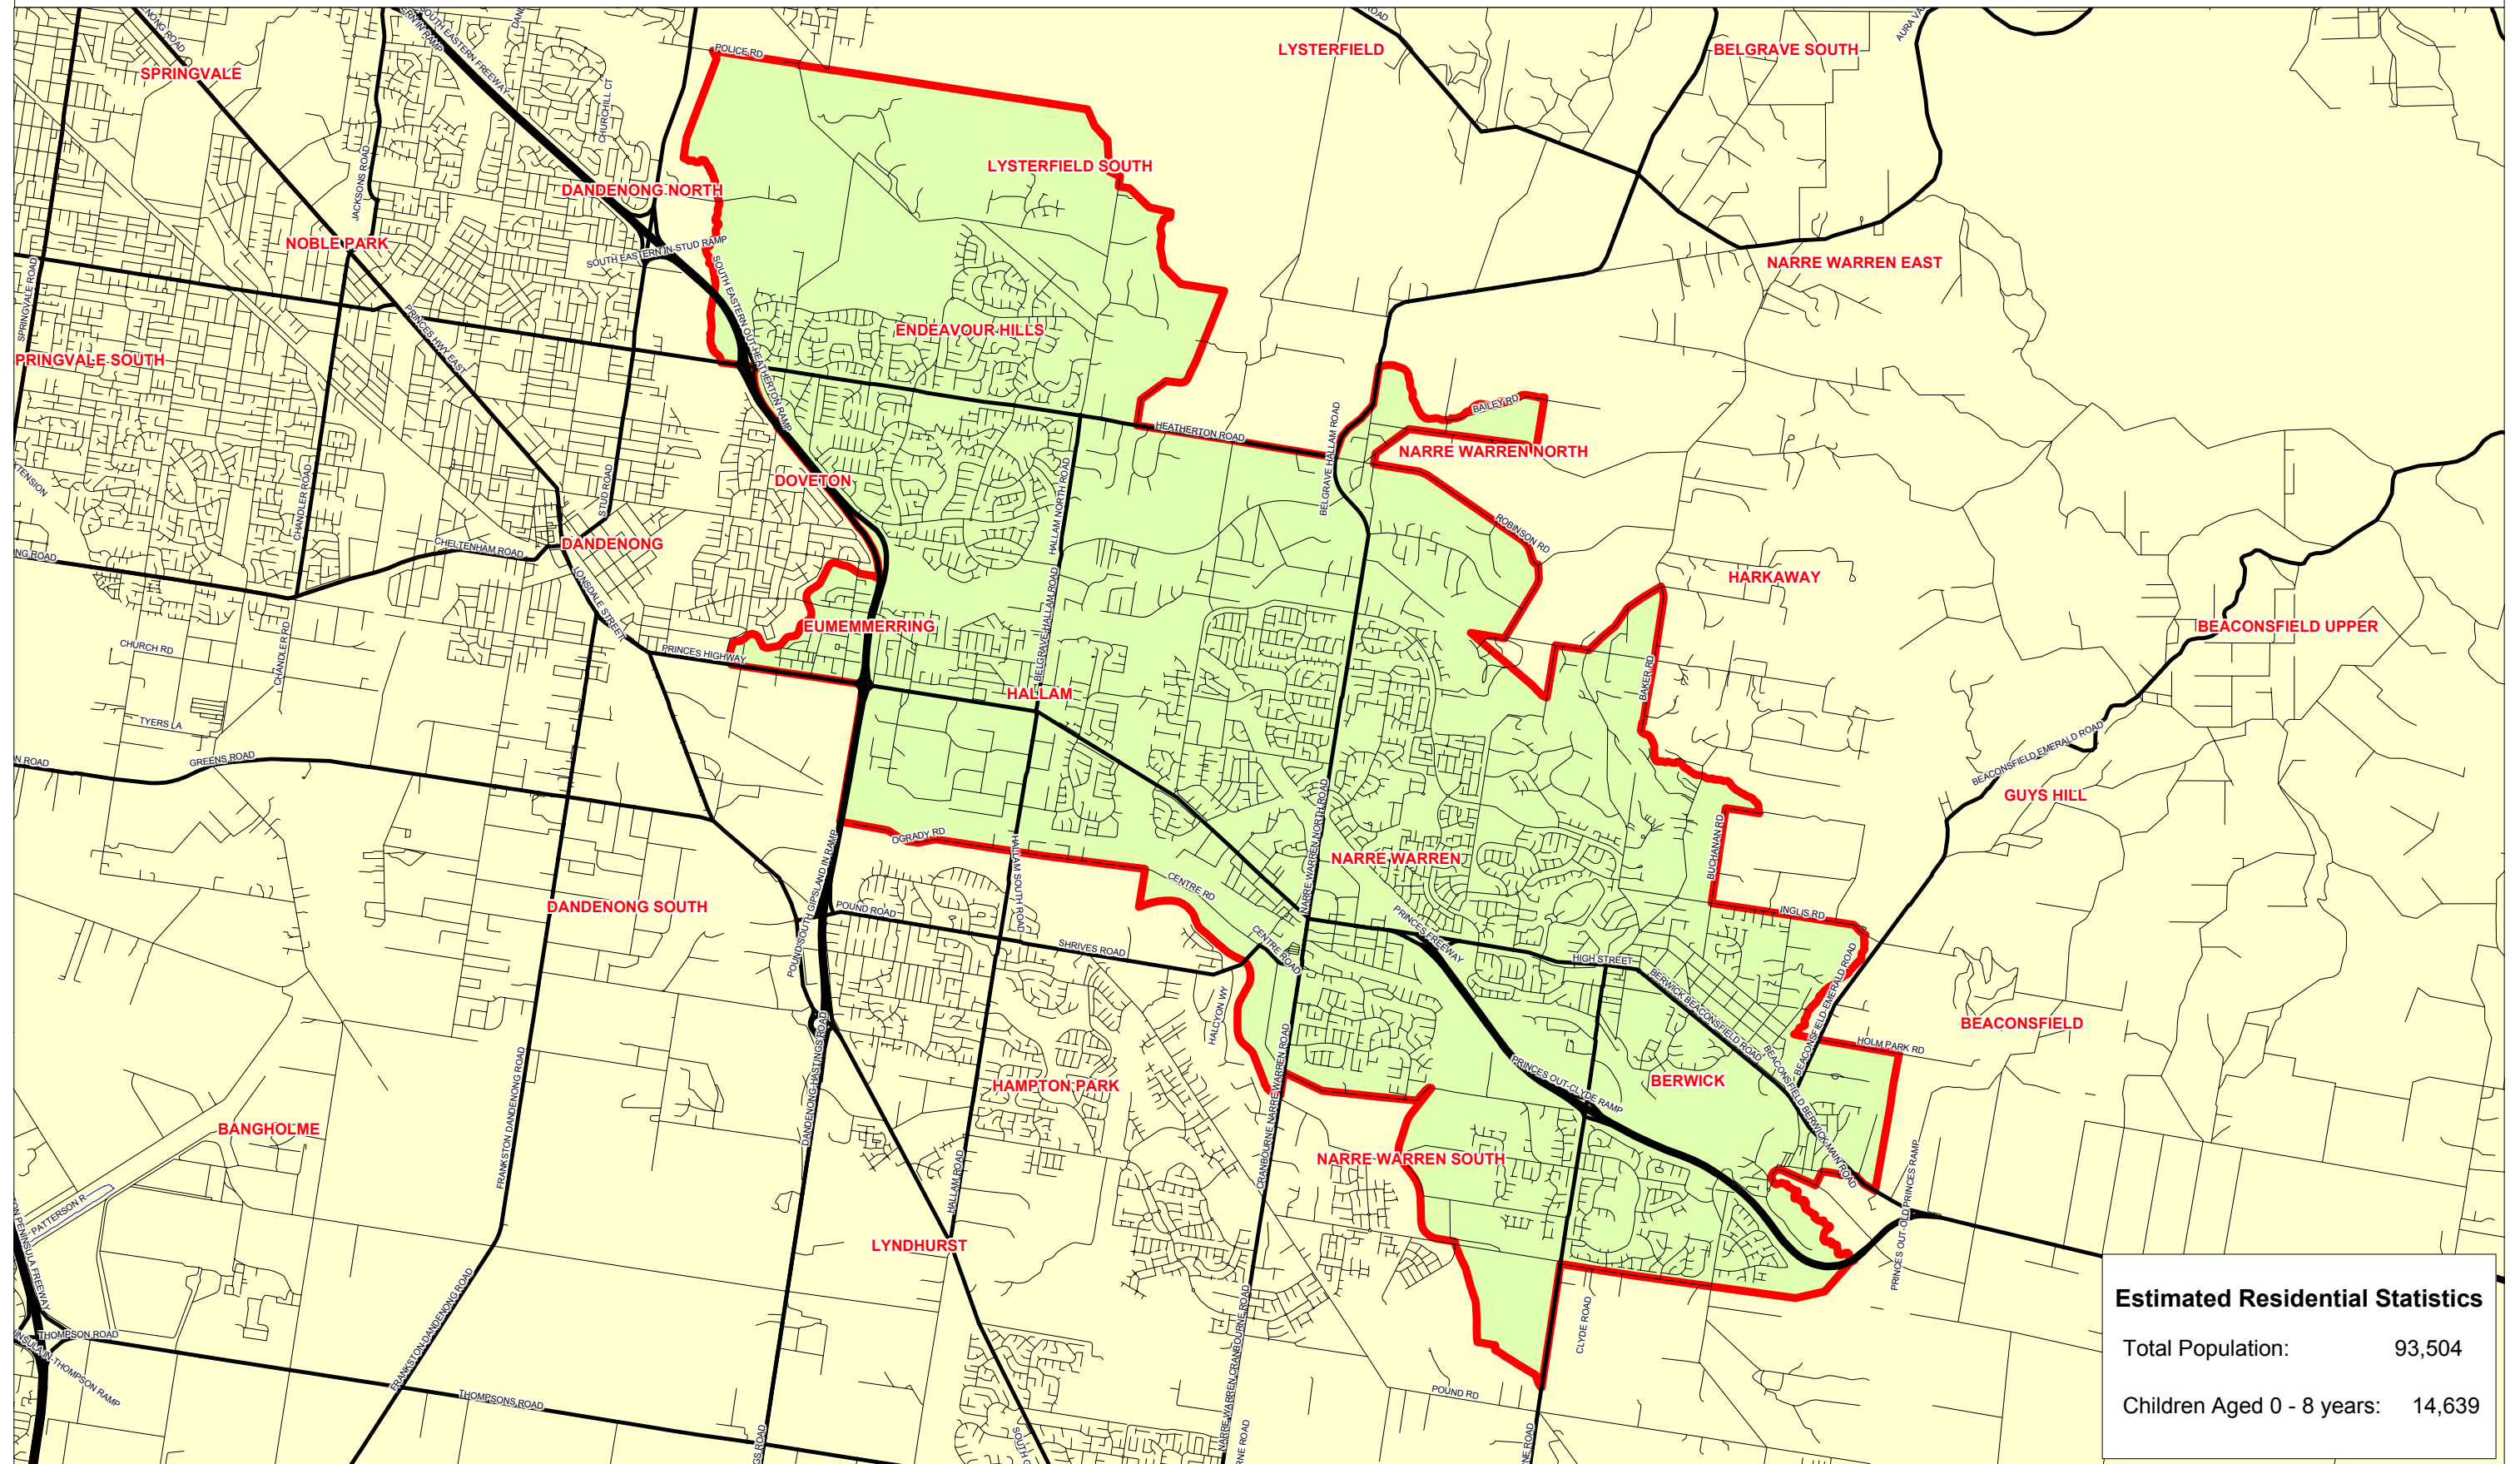

JUMPING J-JAYS

Narre Warren Territory

Estimated Residential Statistics	
Total Population:	93,504
Children Aged 0 - 8 years:	14,639

SOURCE: ABS (2001 Census) & Spectrum Analysis
PRODUCED BY: Spectrum Analysis Australia Pty Ltd. (03) 98150800

DATE: June, 2003
MAP REF: NWarren.wor