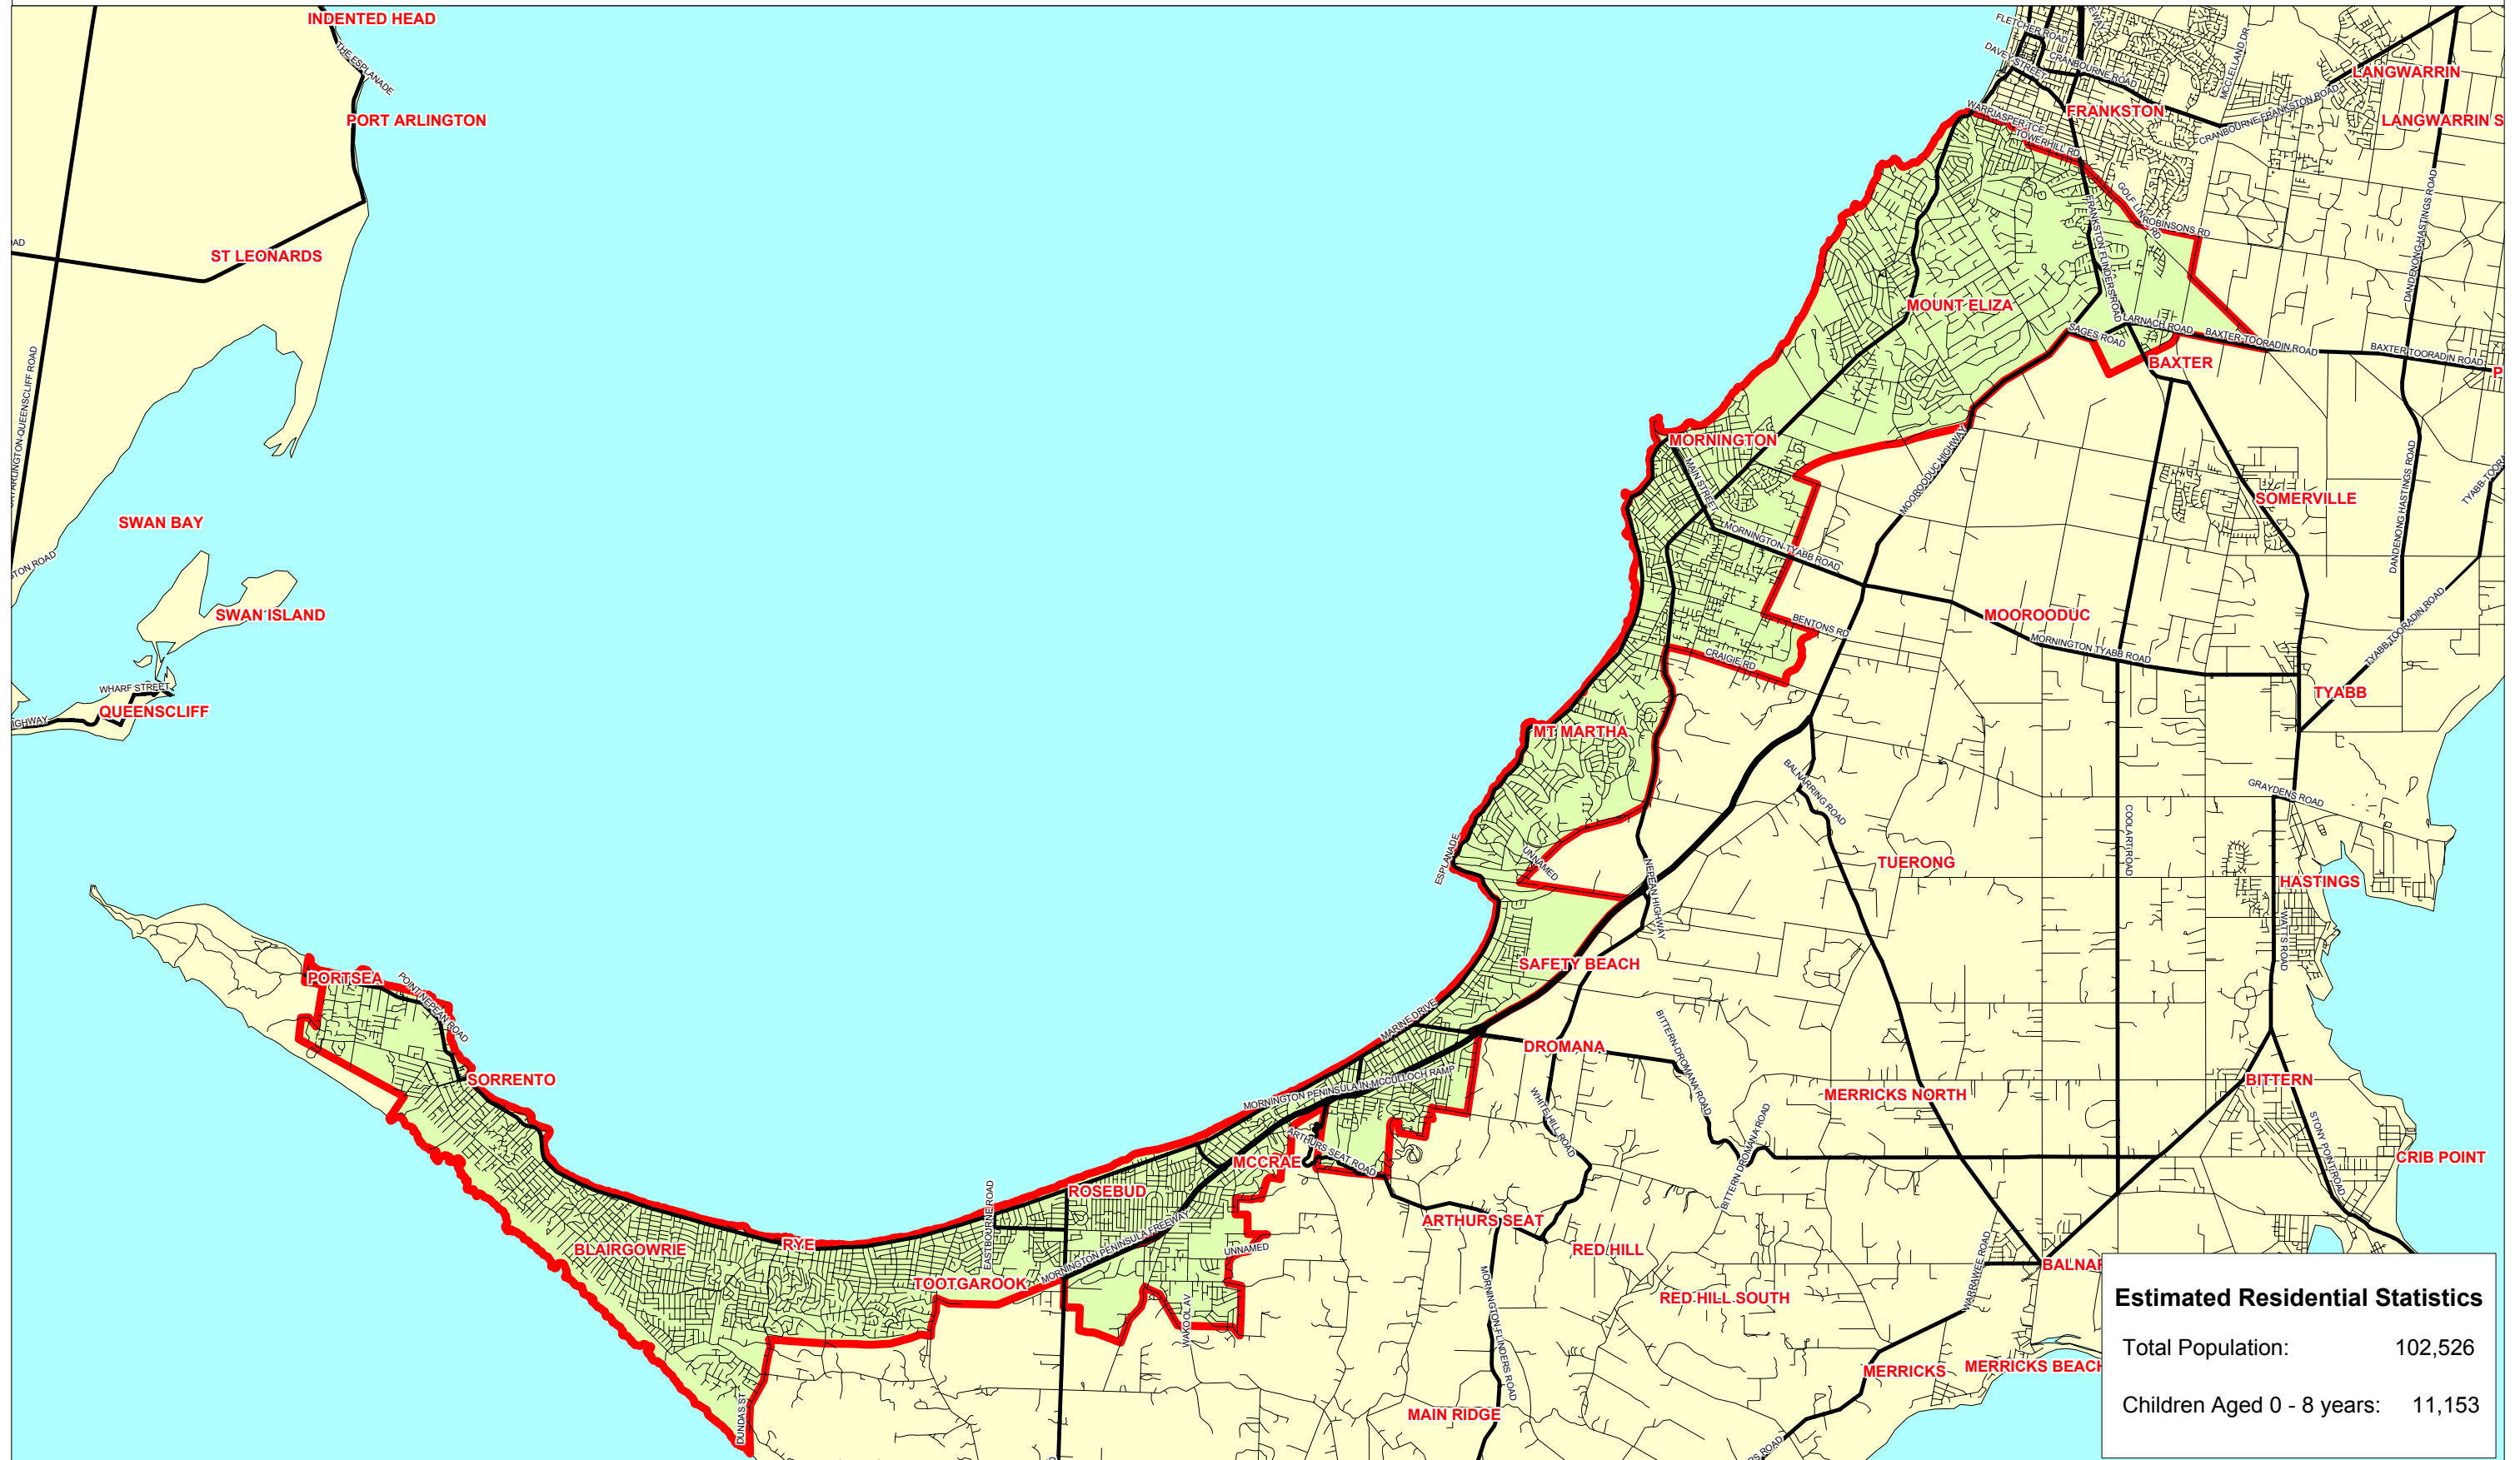

JUMPING J-JAYS

Mornington Territory

Estimated Residential Statistics	
Total Population:	102,526
Children Aged 0 - 8 years:	11,153

SOURCE: ABS (2001 Census) & Spectrum Analysis
PRODUCED BY: Spectrum Analysis Australia Pty Ltd. (03) 98150800

DATE: June, 2003
MAP REF: Mornington.wor