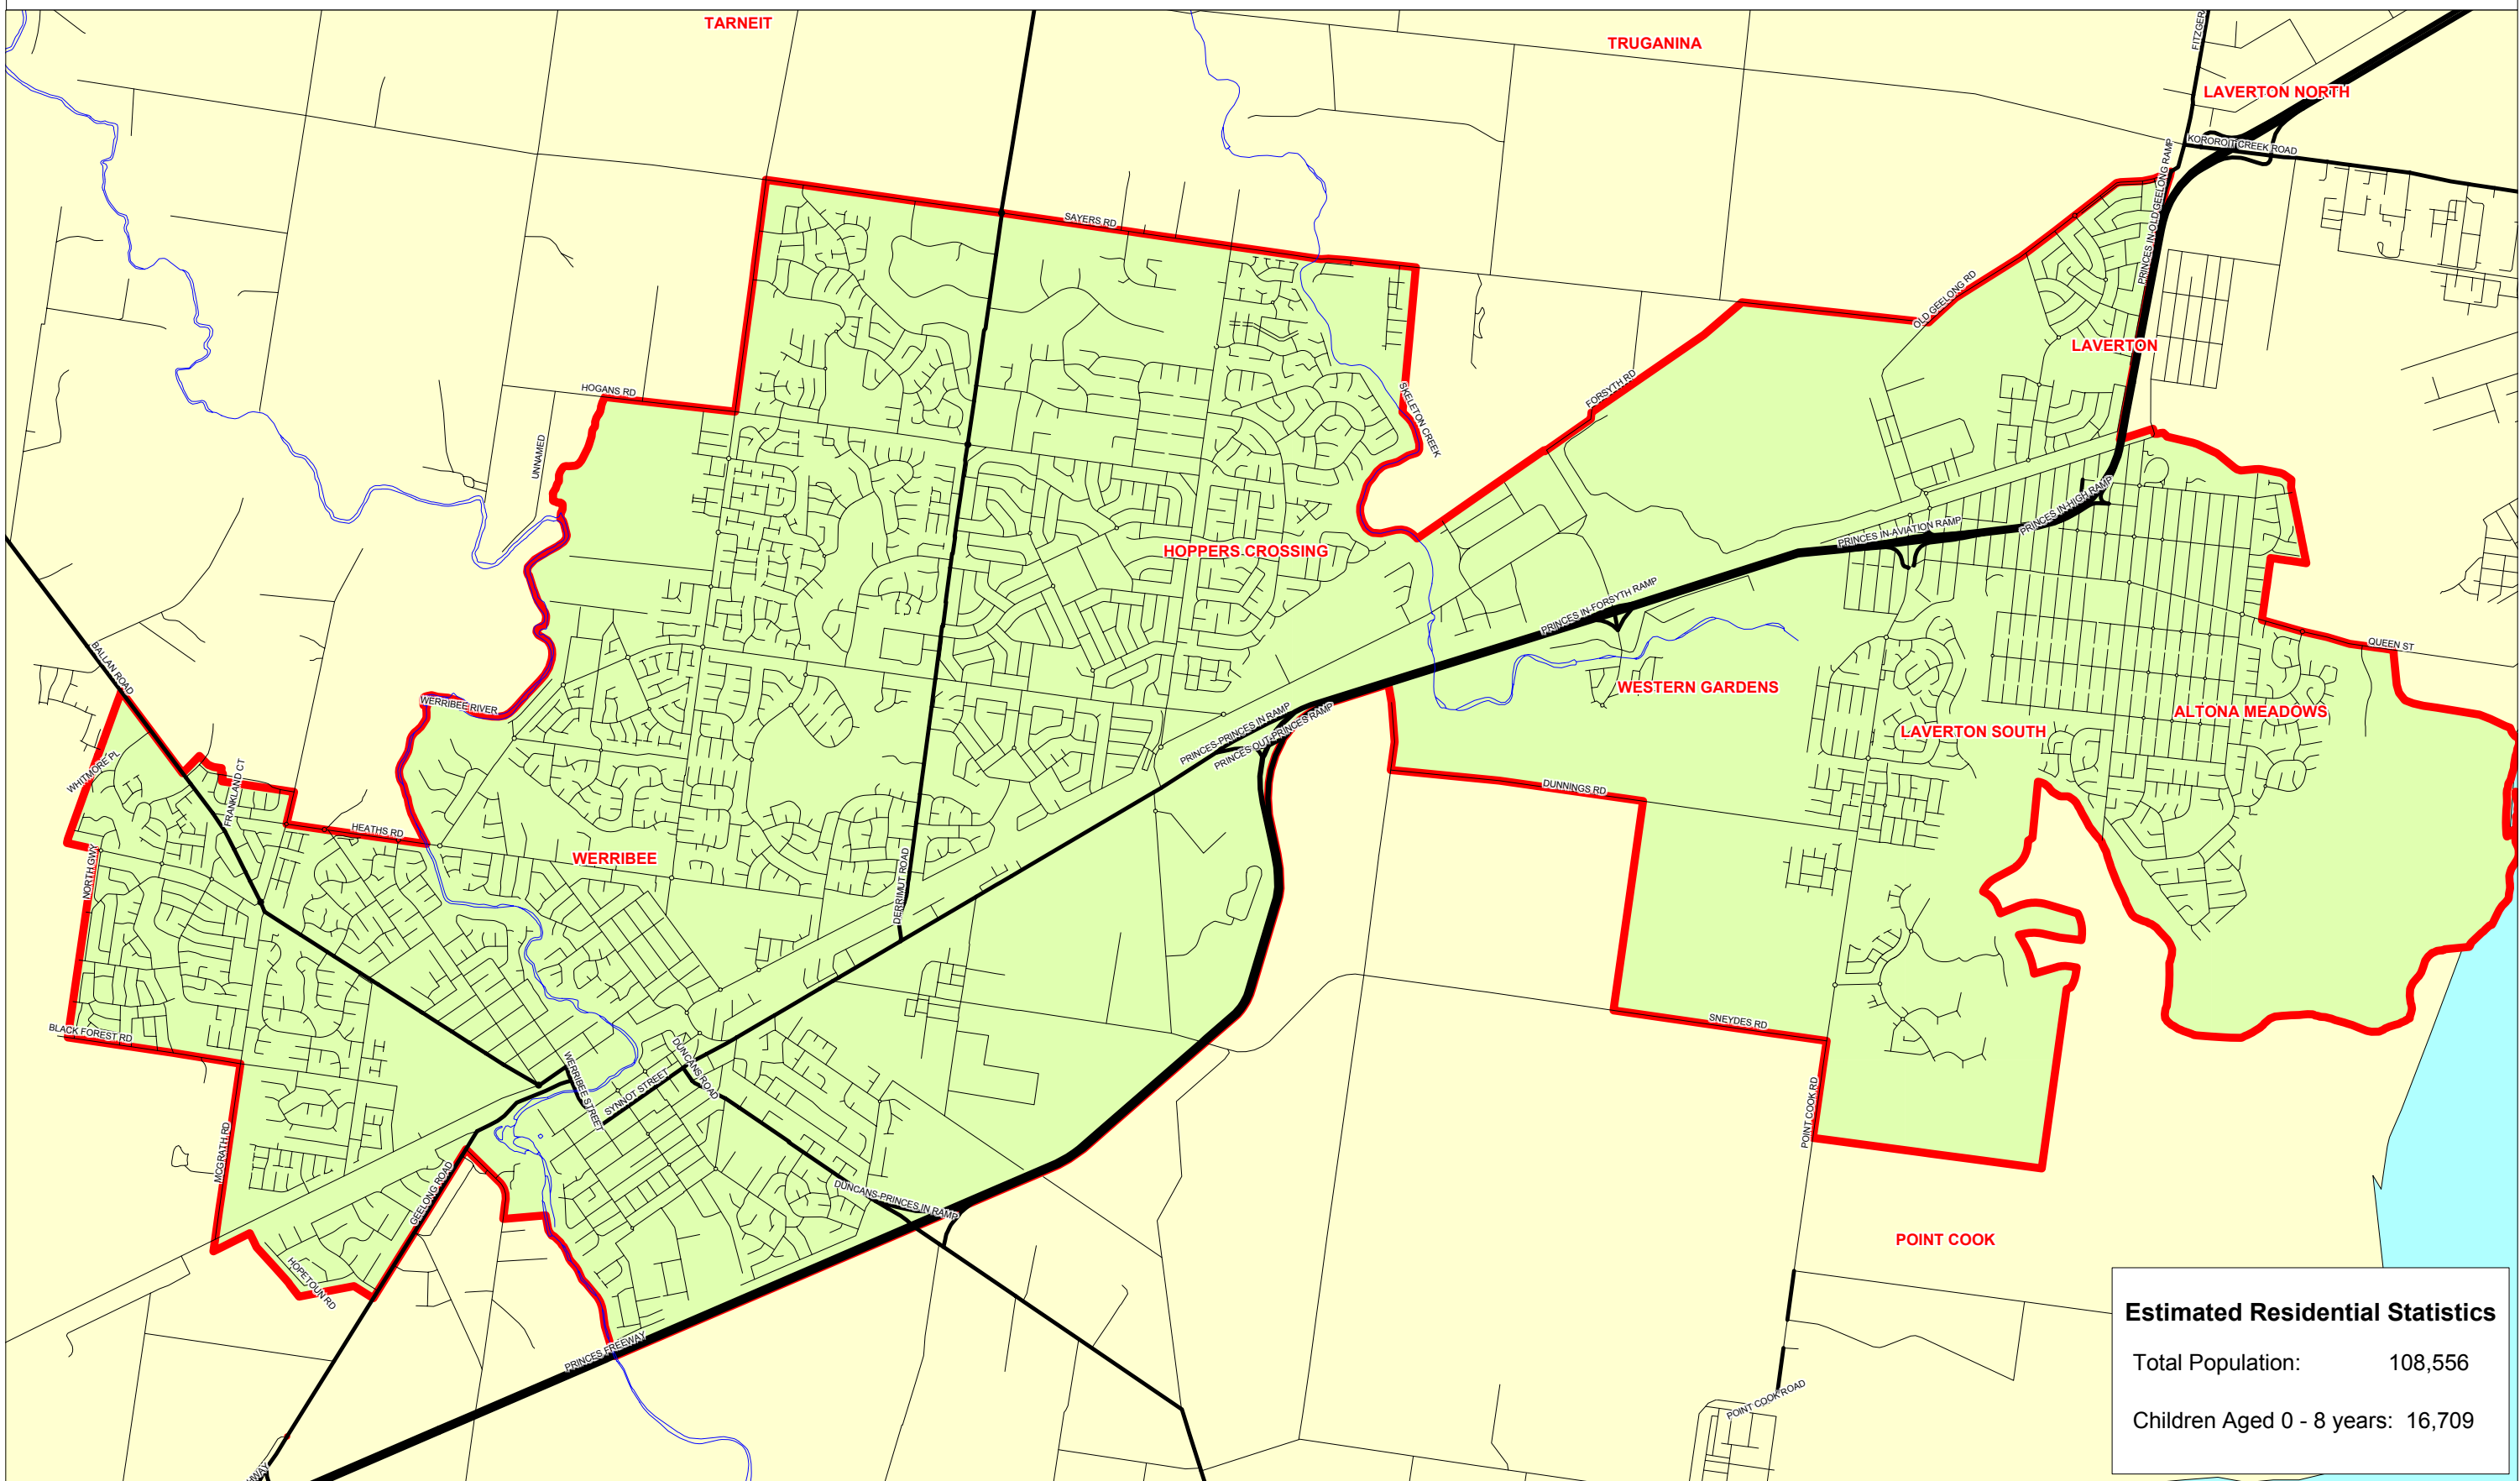

JUMPING J-JAYS

Hoppers Crossing Territory

Estimated Residential Statistics	
Total Population:	108,556
Children Aged 0 - 8 years:	16,709

SOURCE: ABS (2001 Census) & Spectrum Analysis
PRODUCED BY: Spectrum Analysis Australia Pty Ltd. (03) 98150800

DATE: June, 2003
MAP REF: HCrossing.wor