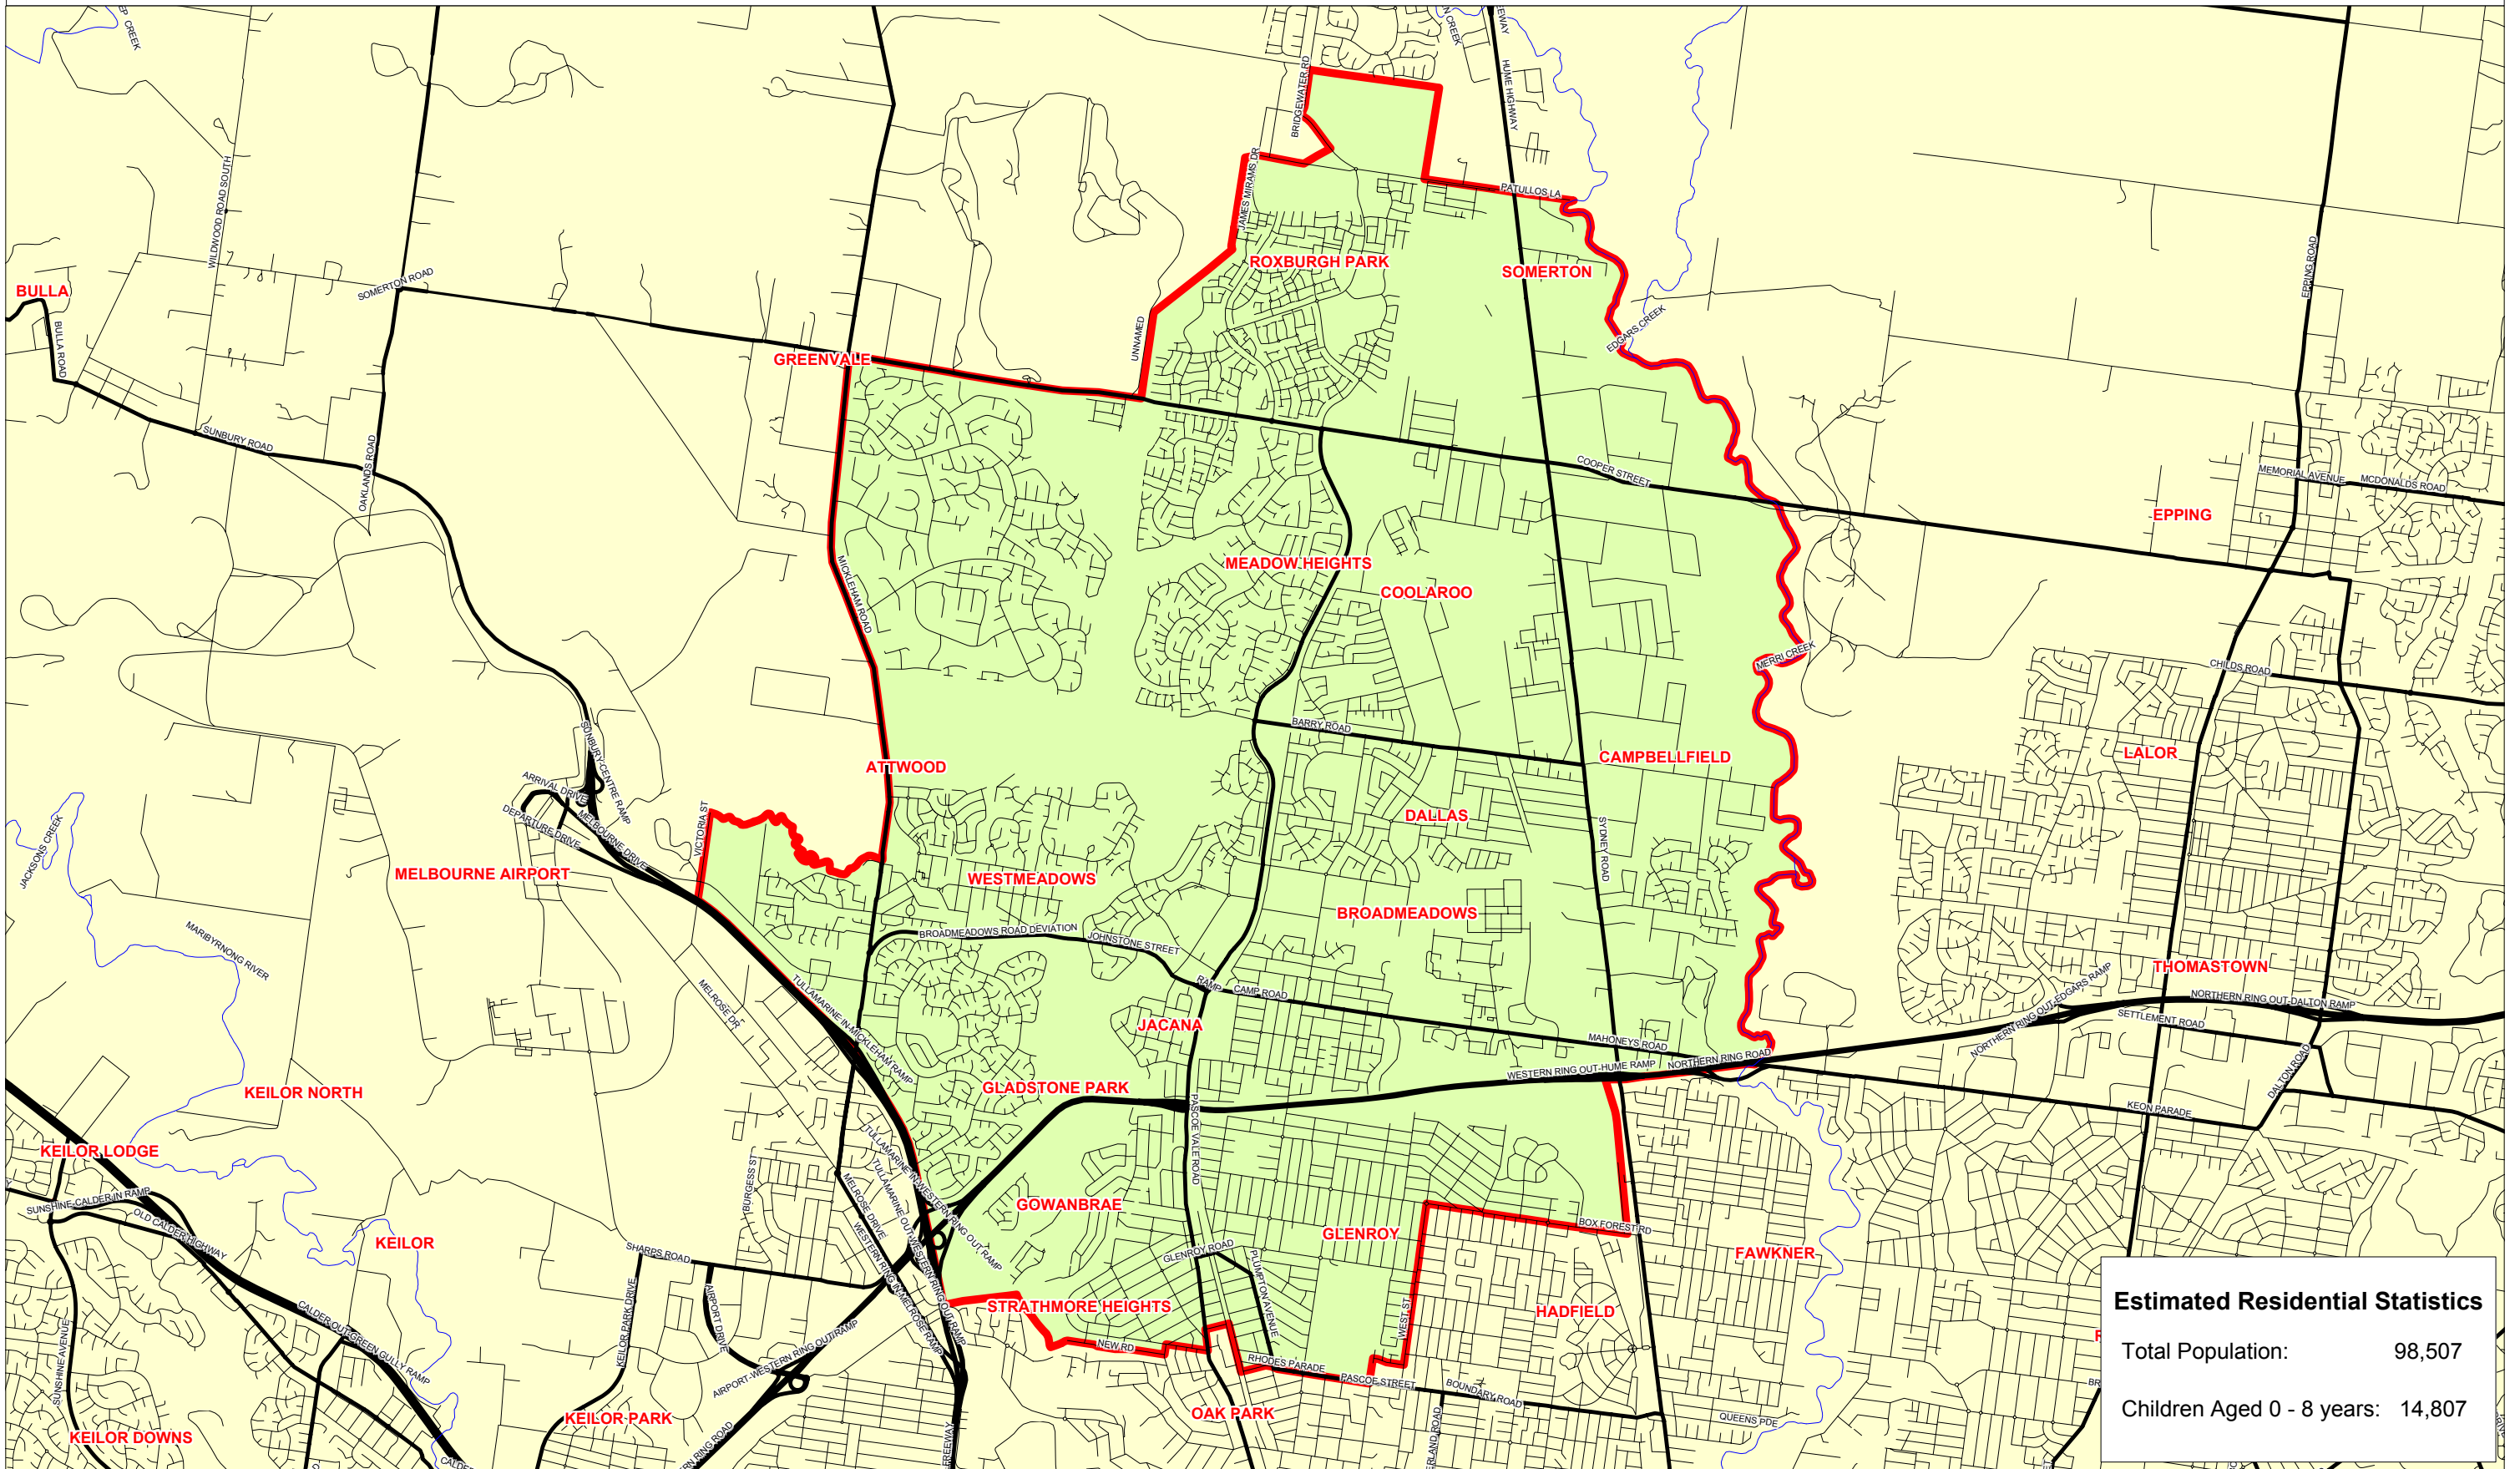

# JUMPING J-JAYS

## Glenroy Territory

Estimated Residential Statistics	
Total Population:	98,507
Children Aged 0 - 8 years:	14,807

**SOURCE:** ABS (2001 Census) & Spectrum Analysis  
**PRODUCED BY:** Spectrum Analysis Australia Pty Ltd. (03) 98150800

**DATE:** June, 2003  
**MAP REF:** Glenroy.wor