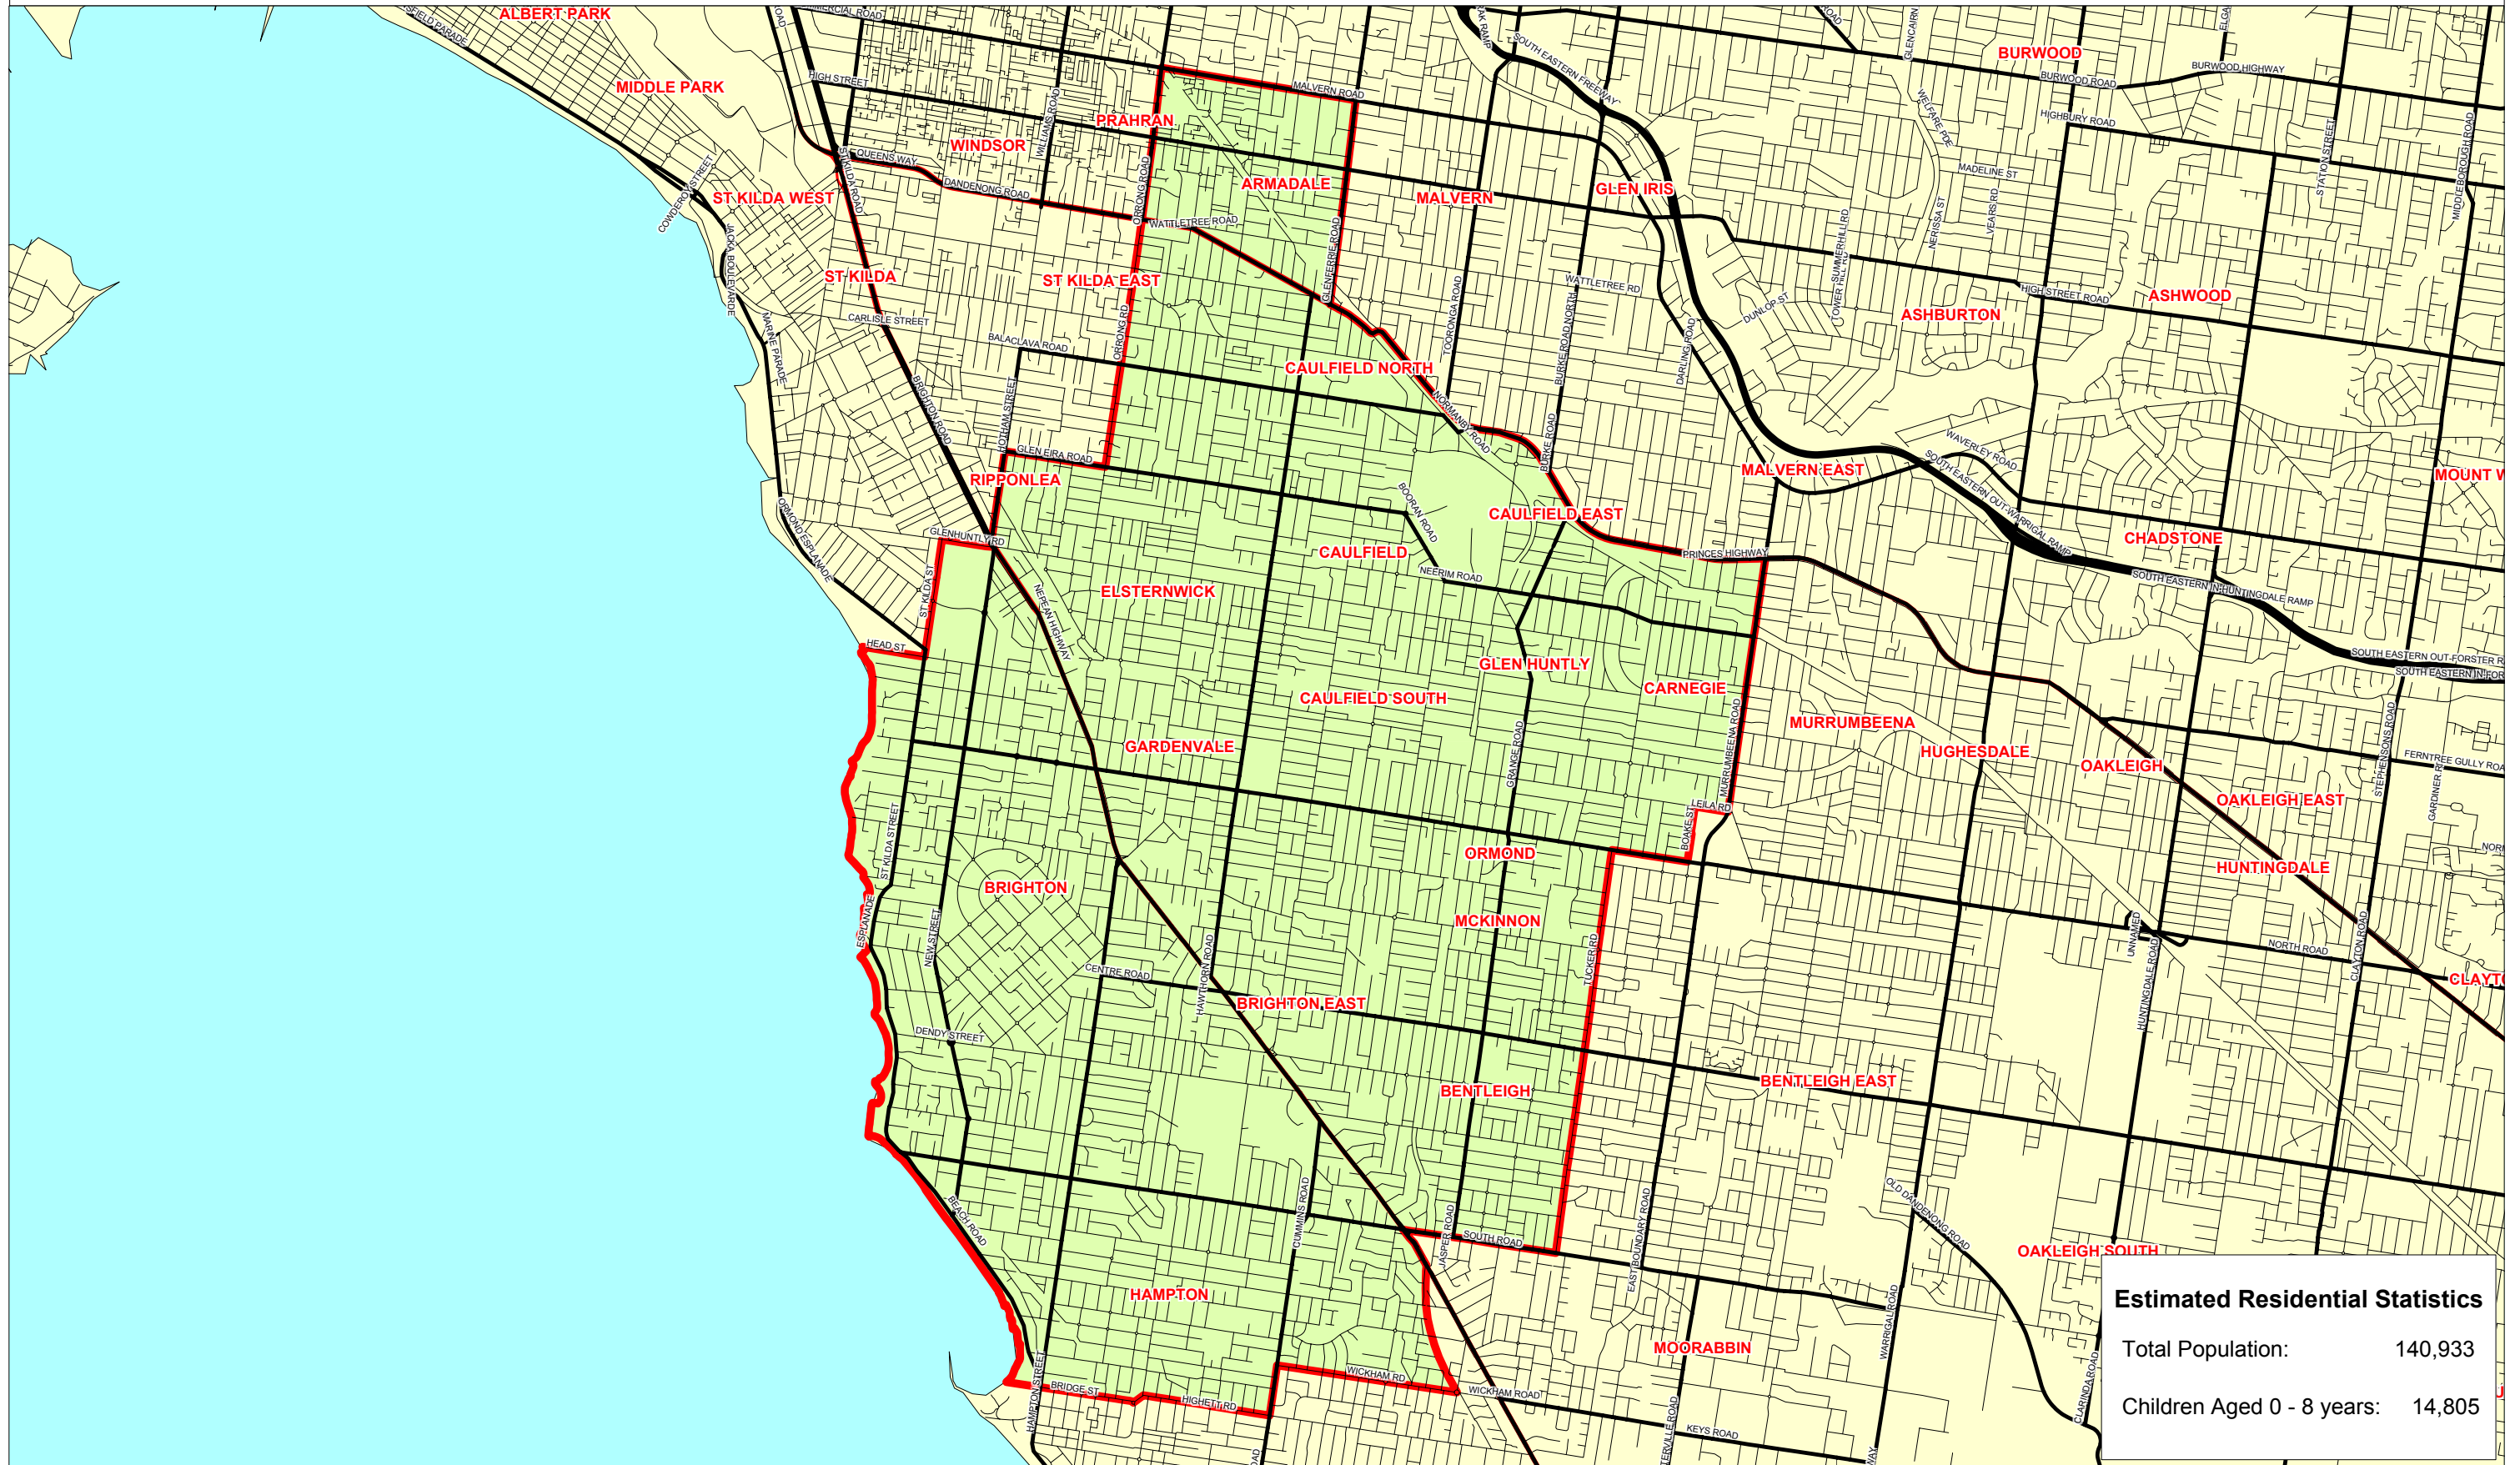

JUMPING J-JAYS

Brighton Territory

Estimated Residential Statistics	
Total Population:	140,933
Children Aged 0 - 8 years:	14,805