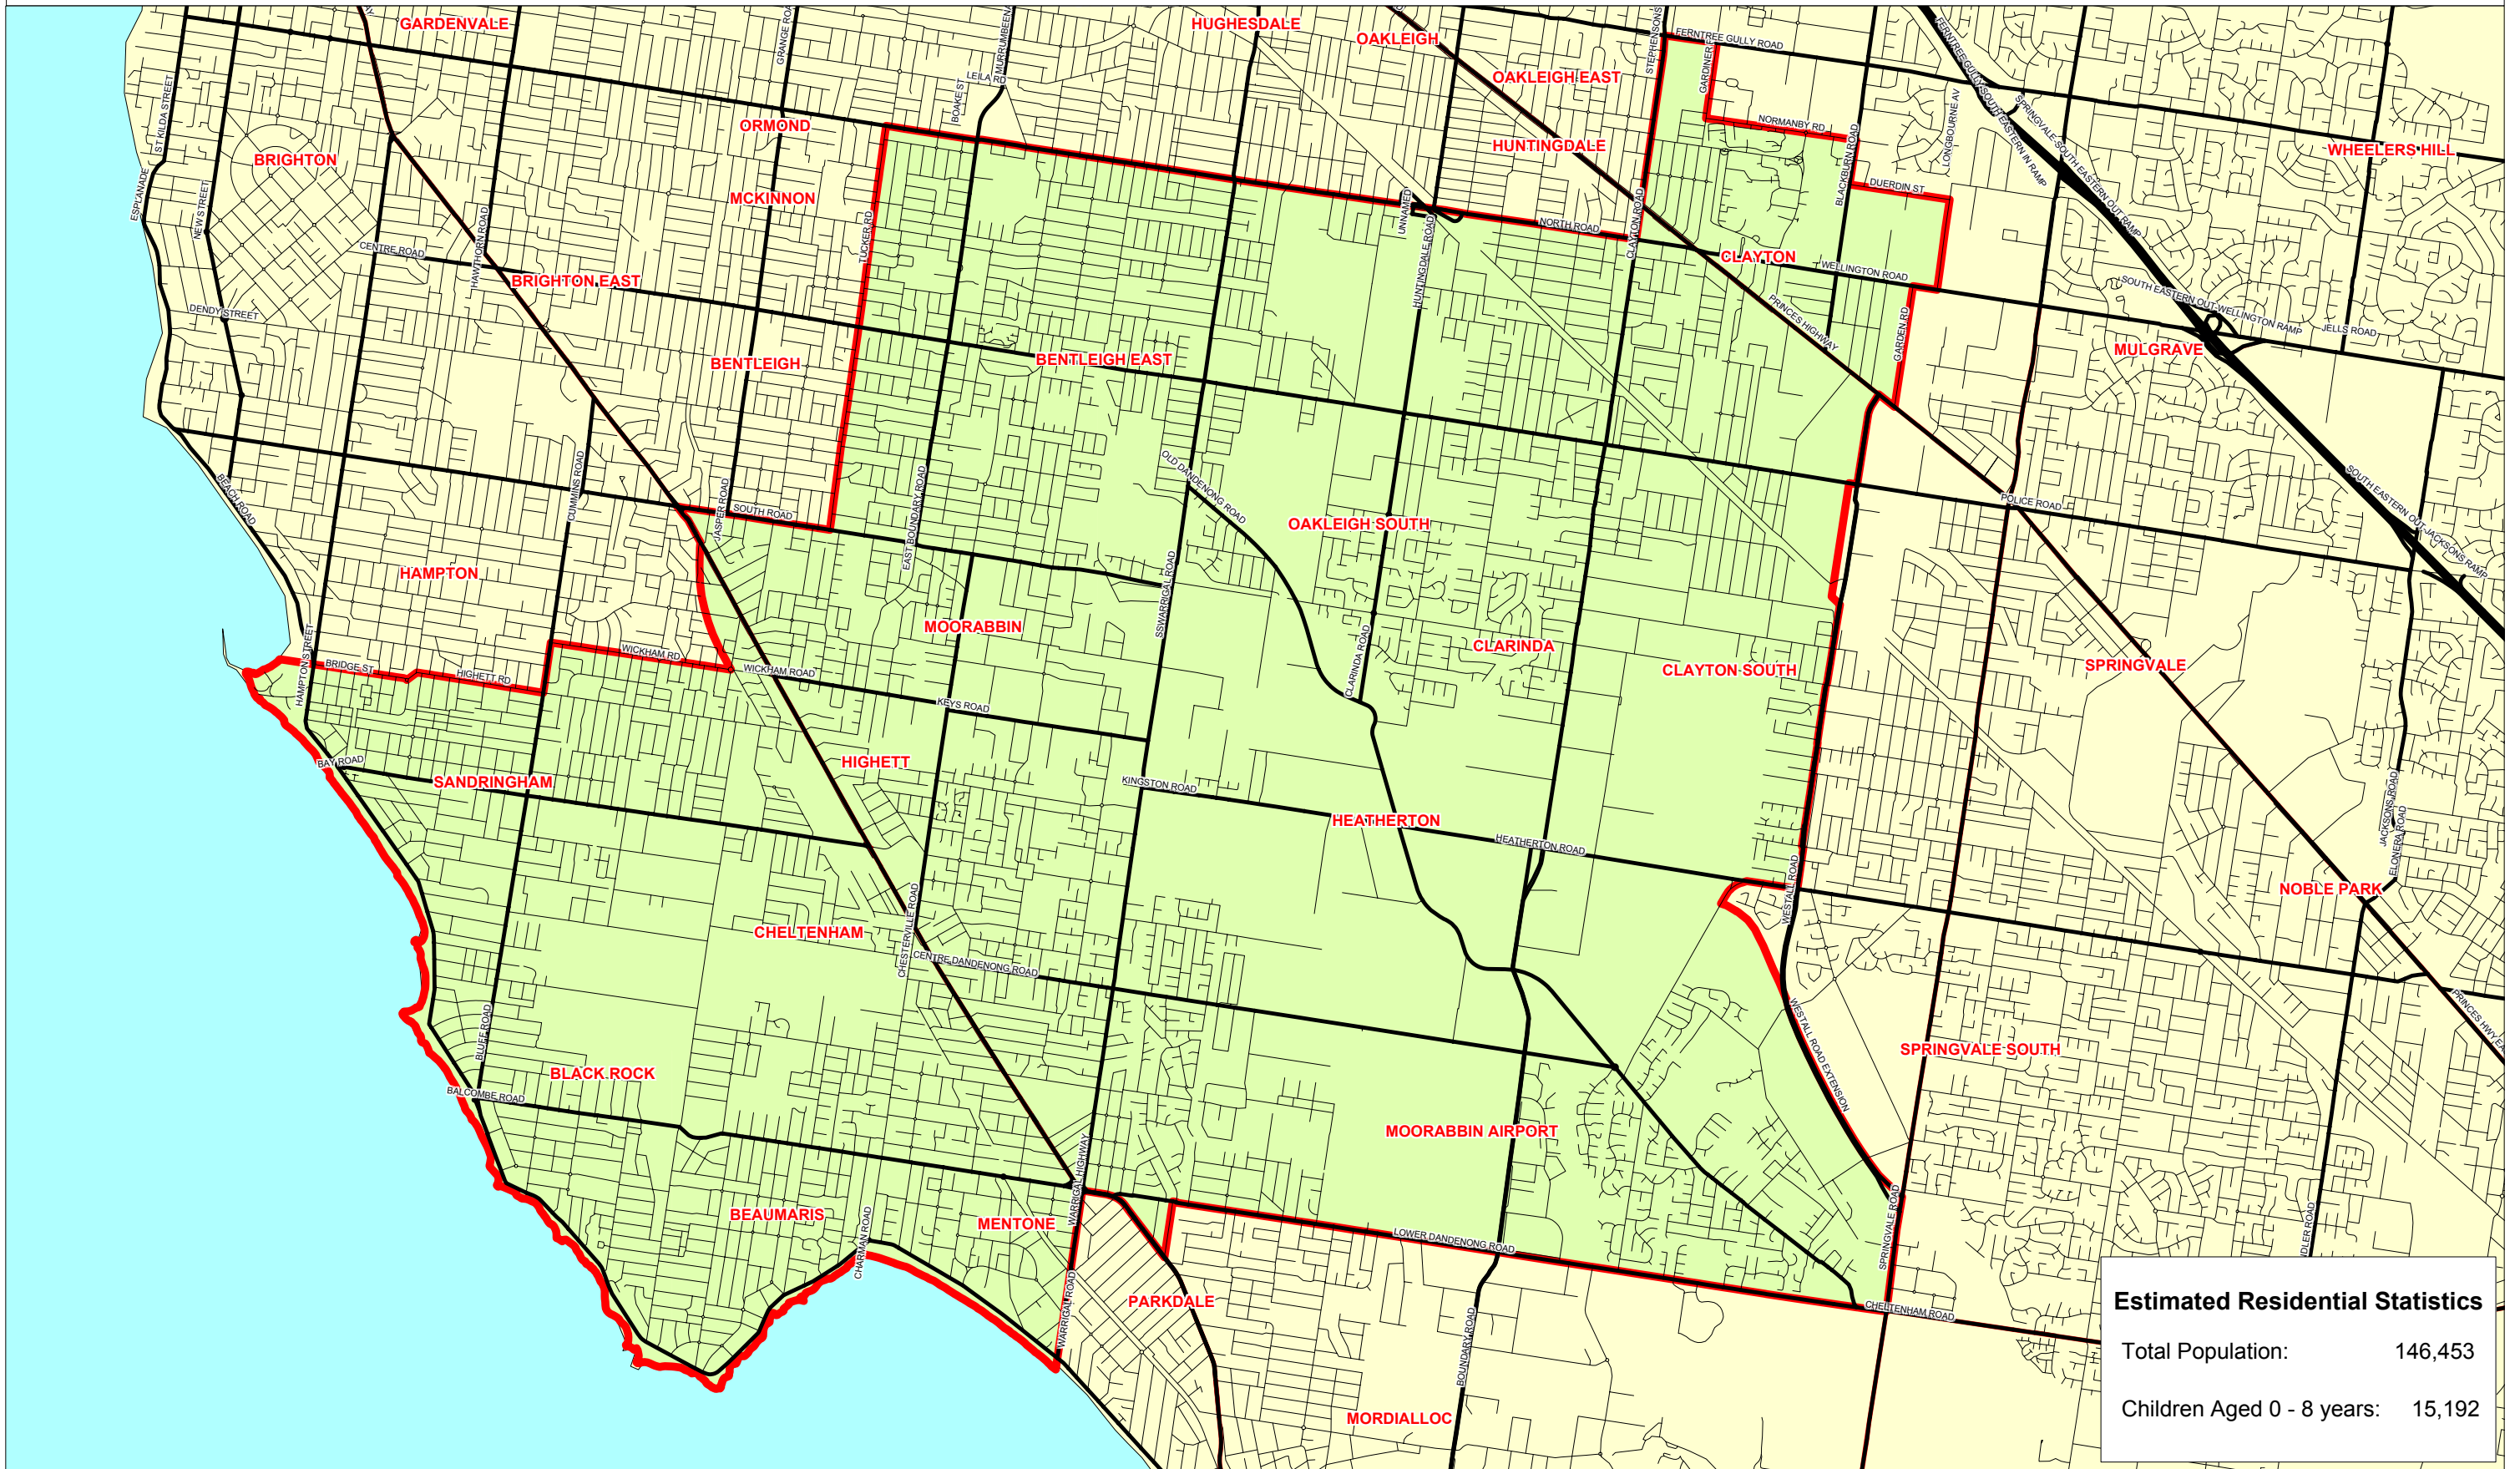

JUMPING J-JAYS

Bentleigh East Territory

Estimated Residential Statistics	
Total Population:	146,453
Children Aged 0 - 8 years:	15,192