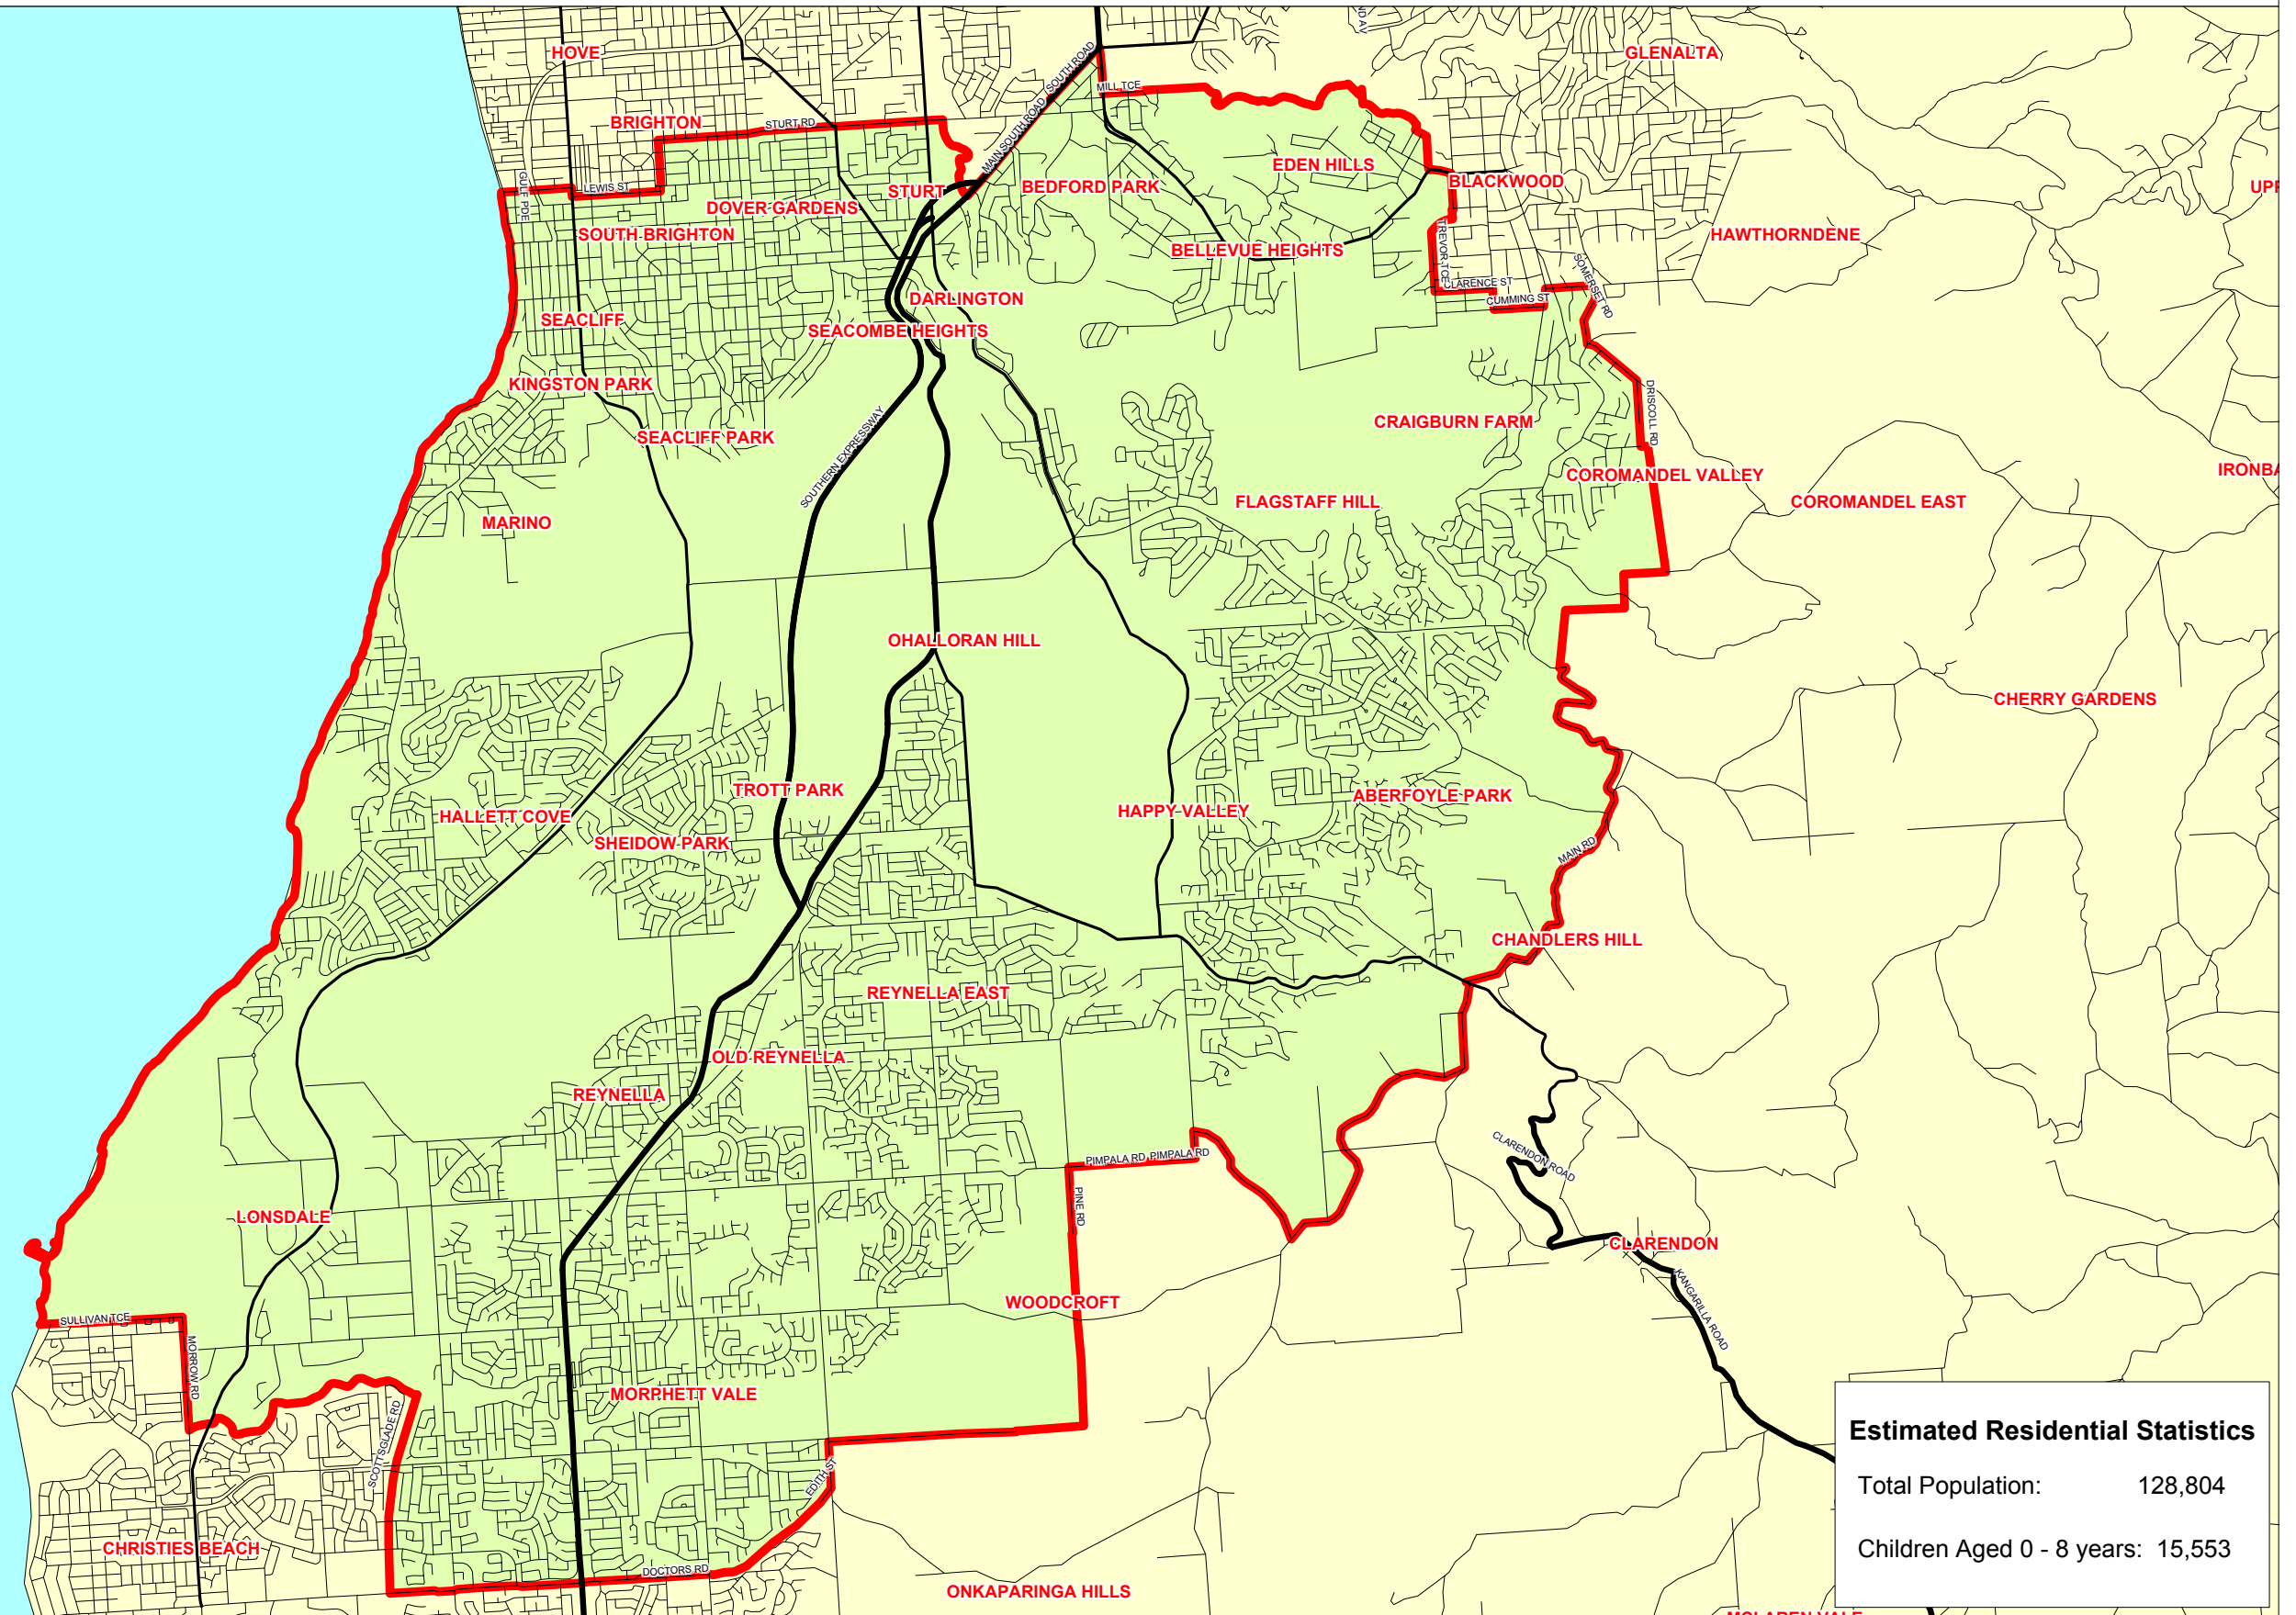

Jumping J Jays

Castle Hire P/L

Morphett Vale Territory

Estimated Residential Statistics	
Total Population:	128,804
Children Aged 0 - 8 years:	15,553